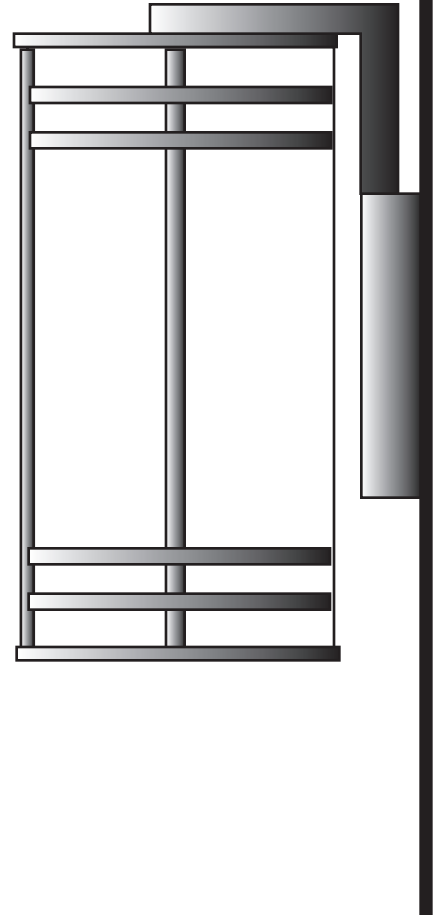

**EVERGREEN
LIGHTING**

ARM MOUNT

CYL-ARM-16X7-24W-9-WF-DIM

SPECIFICATION FEATURES		Date
		03-20-17
Dimensions	16" H x 7" W x 8" E	
Lamps	24 watts of LED -	
Material	Paintlok	
Finish	STD Powdercoat TBD	
Lens	White Frosted Acrylic	
Label	WET Location	
Voltage	120 / 277	
Description	ARM Mount Exterior	

PROJECT:

SPECIFIER:

0 to 10 volt dimming

Wall

Solid top and bottom lens

Decorative band material

Front View

EVERGREEN LIGHTING WWW.EVERGREENLIGHTING.COM
1379 Ridgeway St. Pomona, CA 91768 PHONE: (909) 865-5599 FAX: (909) 865-5539