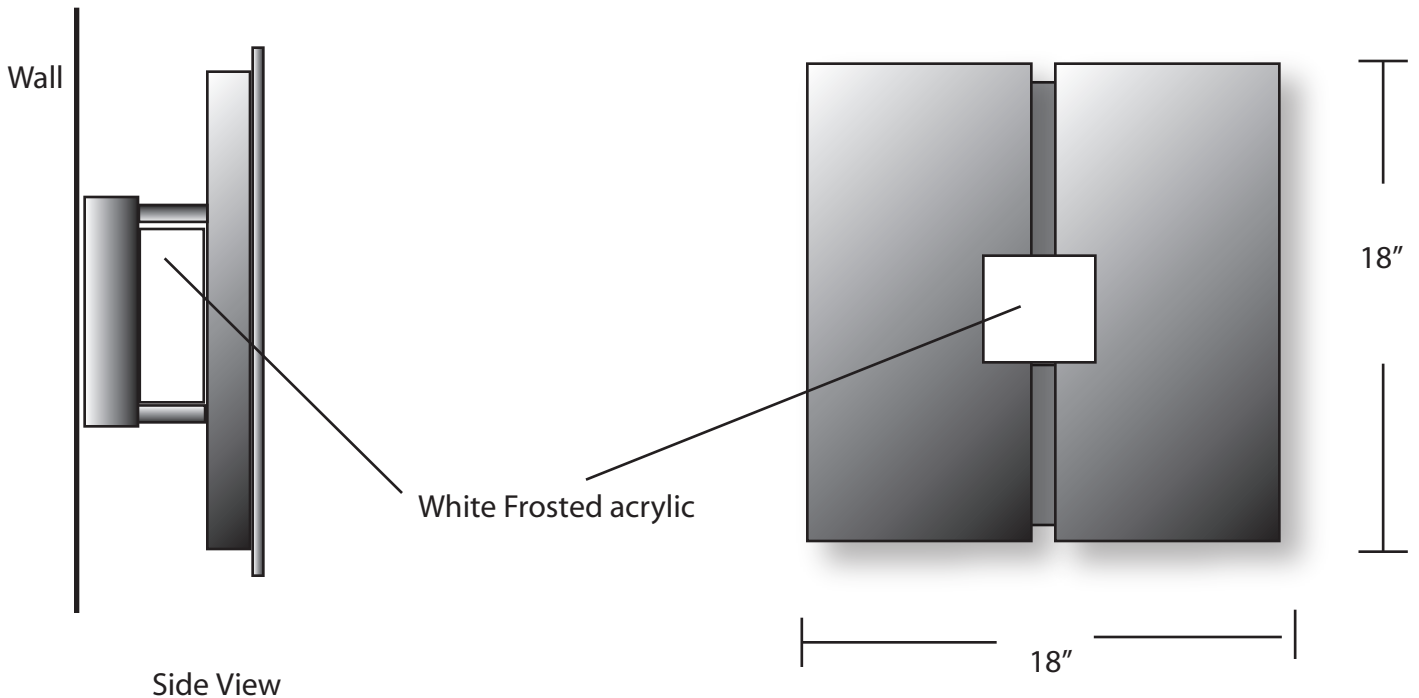

**EVERGREEN
LIGHTING**

**WALL FLUSH MOUNT
GDCCO/2-1WLSR-16L-AB-WF-18"-30K**

SPECIFICATION FEATURES		Date 05-31-19
Dimensions	18" x 18" x 8" D	
Lamps	16 watts of LED- 3000 K	
Material	Aluminum	
Finish	Architectural Bronze	
Lens	White Frosted Acrylic	
Label	WET Location	
Voltage	120 / 277	
Description	Exterior Wall Fixture	

PROJECT: Malco Theater

SPECIFIER:

Lighting - Direct and Indirect / Wall Wash

1,440 Lumens

Front View

top and bottom view is the same

Drawings are not to scale.

EVERGREEN LIGHTING WWW.EVERGREENLIGHTING.COM
1379 Ridgeway St. Pomona, CA 91768 PHONE: (909) 865-5599 FAX: (909) 865-5539