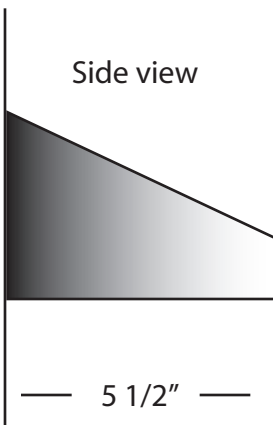

Side view

Down light