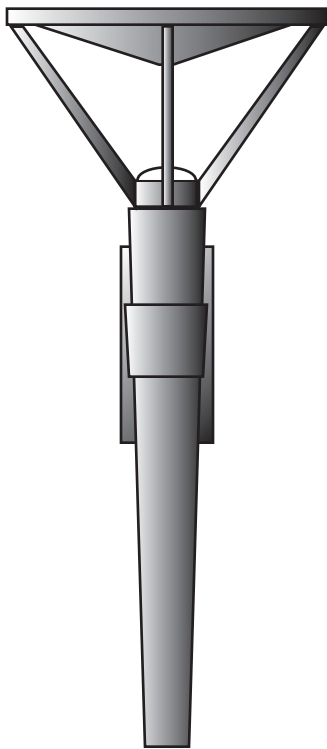

**EVERGREEN  
LIGHTING**

## ARM MOUNT

HS-W26"-10LED-9-CFA-30K

SPECIFICATION FEATURES		Date
		07-13-17
Dimensions	26" H x 9" W x 12" E	
Lamps	10 watts of LED - 3000K	
Material	Aluminum	
Finish	STD Powdercoat TBD	
Lens	Clear frosted Acrylic	
Label	WET Location	
Voltage	120 / 277	
Description	ARM Mount Exterior	

PROJECT:

Alltech

SPECIFIER:

Type :OL4

Front View

Bubble up light lens

Top View

Side view