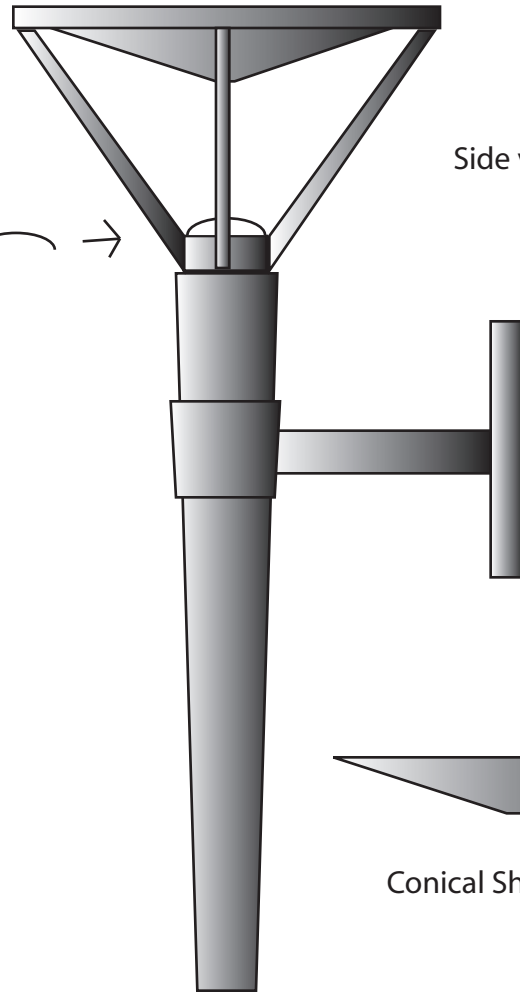

## ARM MOUNT

HS-W26"-10LED-9-CFA-30K

SPECIFICATION FEATURES		Date
		07-13-17
Dimensions	26" H x 9" W x 12" E	
Lamps	10 watts of LED - 3000K	
Material	Aluminum	
Finish	STD Powdercoat TBD	
Lens	Clear frosted Acrylic	
Label	WET Location	
Voltage	120 / 277	
Description	ARM Mount Exterior	

PROJECT:

Alltech

SPECIFIER:

Type :OL4

Front View

Bubble up light lens

Top View

Side view