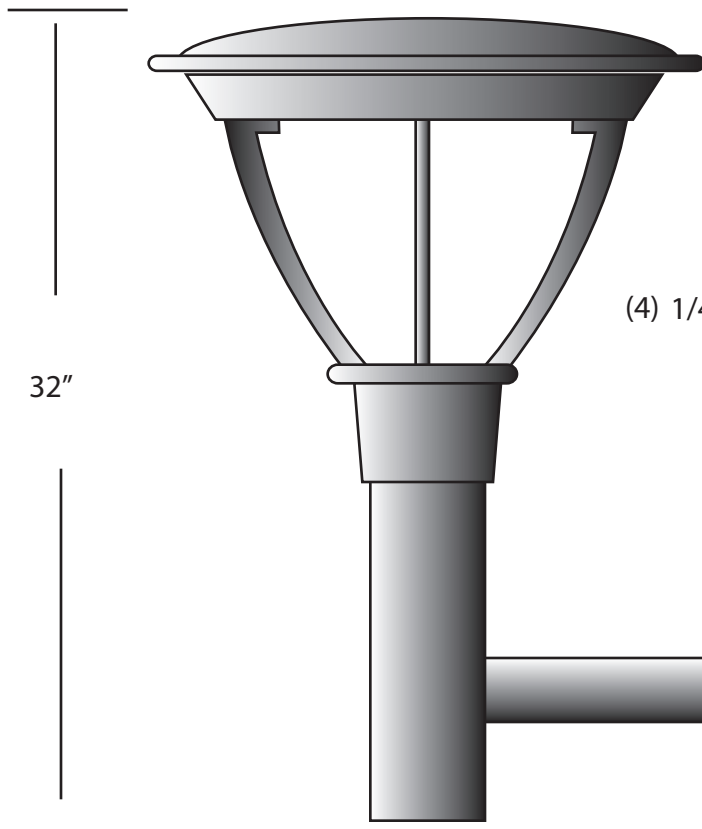

**EVERGREEN
LIGHTING**

ARM MOUNT

LDSCP-ARM-40LED-TBK-CFA-18"

SPECIFICATION FEATURES		Date 03-23-17
Dimensions	32" high x 18" Diameter	
Lamps	40 watt of Alta LED - 3000K	
Material	Aluminum	
Finish	Textured Black	
Lens	Clear Frosted Acrylic	
Label	WET Location	
Voltage	120 / 277	
Description	Exterior	

PROJECT:

SPECIFIER:

360 degree illumination

18" diameter

(4) 1/4" thick decorative fin.

Front View

Wall Canopy is : 12" H x 6" W x 1 1/2" Deep

Drawings are not to scale.