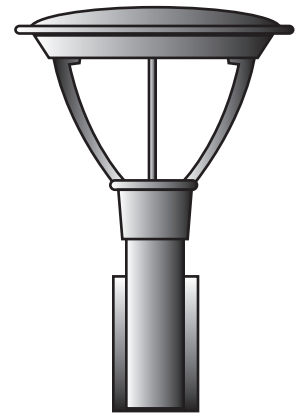

**EVERGREEN
LIGHTING**

ARM MOUNT

LDSCP-ARM-40LED-TBK-CFA-18"

SPECIFICATION FEATURES		Date 03-23-17
Dimensions	32" high x 18" Diameter	
Lamps	40 watt of Alta LED - 3000K	
Material	Aluminum	
Finish	Textured Black	
Lens	Clear Frosted Acrylic	
Label	WET Location	
Voltage	120 / 277	
Description	Exterior	

PROJECT:

SPECIFIER:

360 degree illumination

18" diameter

(4) 1/4" thick decorative fin.

Front View

Wall Canopy is : 12" H x 6" W x 1 1/2" Deep

Drawings are not to scale.