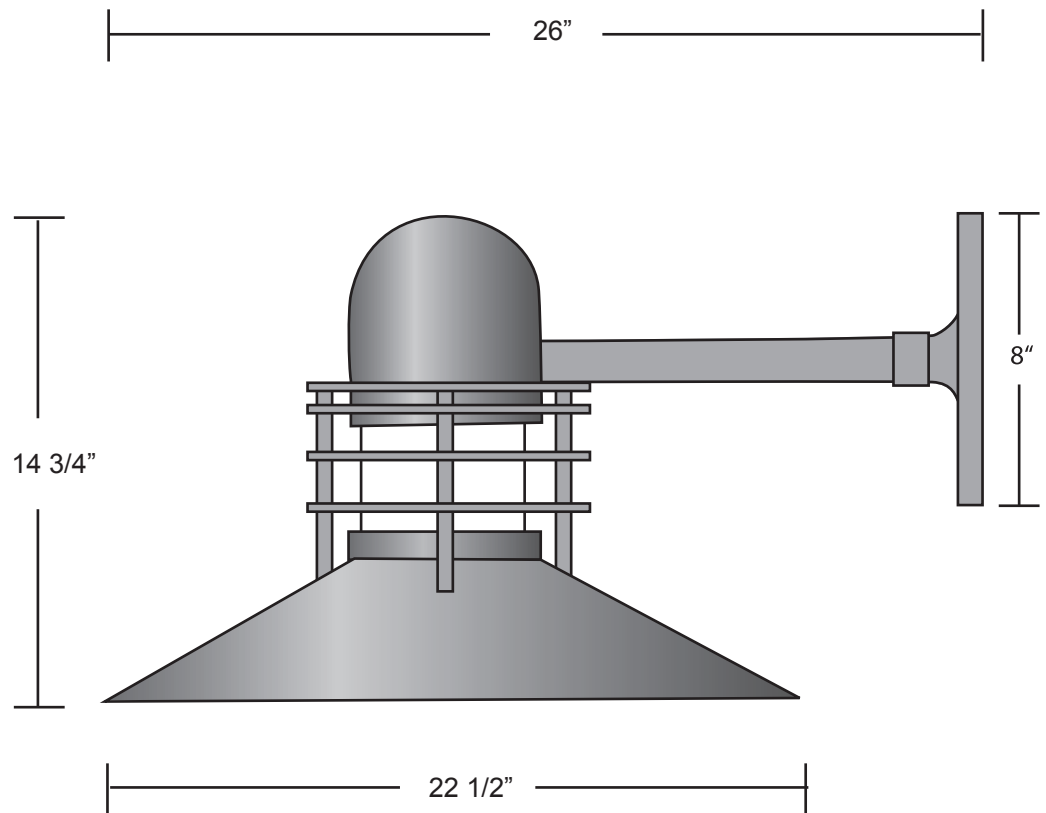

**EVERGREEN
LIGHTING**

ARM MOUNT

LH20LED-LV-9-ARM

SPECIFICATION FEATURES		Date 02-28-19
Dimensions	14 3/4" H x 22 1/2" W x 26" E	
Lamps	20 watts of LED- choice of Kelvin	
Material	Paintlok	
Finish	STD Powdercoat TBD	
Lens	Acrylic TBD	
Label	WET Location	
Voltage	120 / 277	
Description	ARM Mount Exterior	

PROJECT:

Matlacha FS 4

SPECIFIER:

Kelvin Temp's ... Delivered Lumens per watt and CRI
 27K= 2700K ... 80 Lumens Per Watt/ 95 CRI
 30K= 3000K ... 90 LPW / 95 CRI
 35K= 3500K ... 100 LPW / 94 CRI
 41K= 4100K ... 110 LPW / 93 CRI
 50K= 5000K ... 120 LPW / 92 CRI