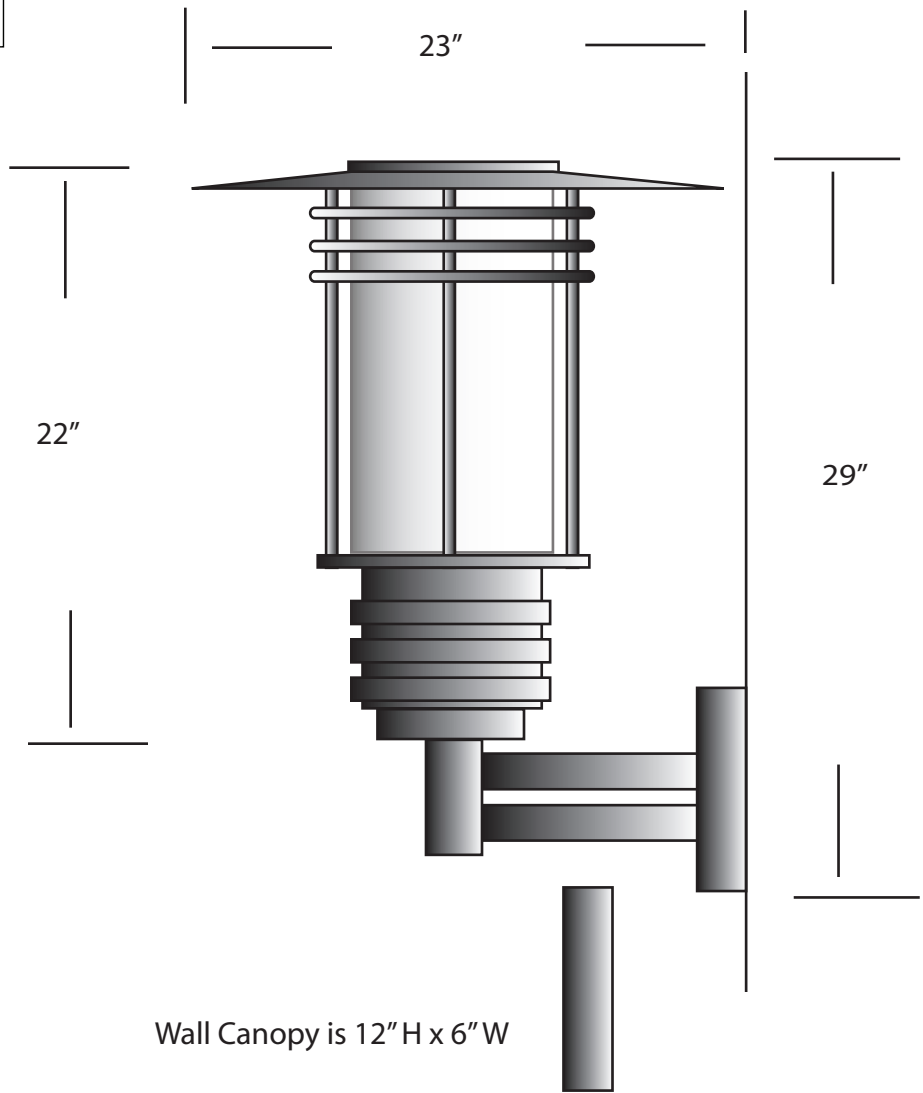

**EVERGREEN
LIGHTING**

ARM MOUNT

LNS-40LED-9-WF-3RNG-29"

SPECIFICATION FEATURES		Date 11-29-18
Dimensions	29" H x 20" W x 23" E	
Lamps	40 watts of Alta LED- 3500K	
Material	Aluminum	
Finish	STD Powdercoat TBD	
Lens	White Frosted Acrylic	
Label	WET Location	
Voltage	120 / 277	
Description	ARM Mount Exterior	

PROJECT:

SPECIFIER:

4,000 lumens

20" diameter hood

Round Bar decorative rings

Drawings are not to scale

Wall Canopy is 12" H x 6" W

EVERGREEN LIGHTING WWW.EVERGREENLIGHTING.COM
1379 Ridgeway St. Pomona, CA 91768 PHONE: (909) 865-5599 FAX: (909) 865-5539