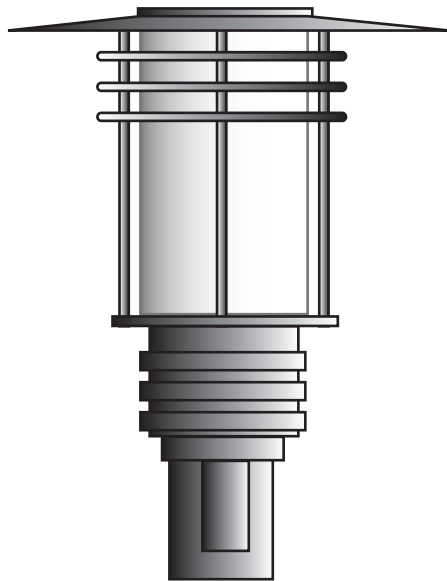

**EVERGREEN
LIGHTING**

ARM MOUNT

LNS-40LED-9-WF-3RNG-29"

SPECIFICATION FEATURES		Date 11-29-18
Dimensions	29" H x 20" W x 23" E	
Lamps	40 watts of Alta LED- 3500K	
Material	Aluminum	
Finish	STD Powdercoat TBD	
Lens	White Frosted Acrylic	
Label	WET Location	
Voltage	120 / 277	
Description	ARM Mount Exterior	

PROJECT:

SPECIFIER:

4,000 lumens

20" diameter hood

Round Bar decorative rings

Drawings are not to scale

Wall Canopy is 12" H x 6" W

EVERGREEN LIGHTING WWW.EVERGREENLIGHTING.COM
1379 Ridgeway St. Pomona, CA 91768 PHONE: (909) 865-5599 FAX: (909) 865-5539