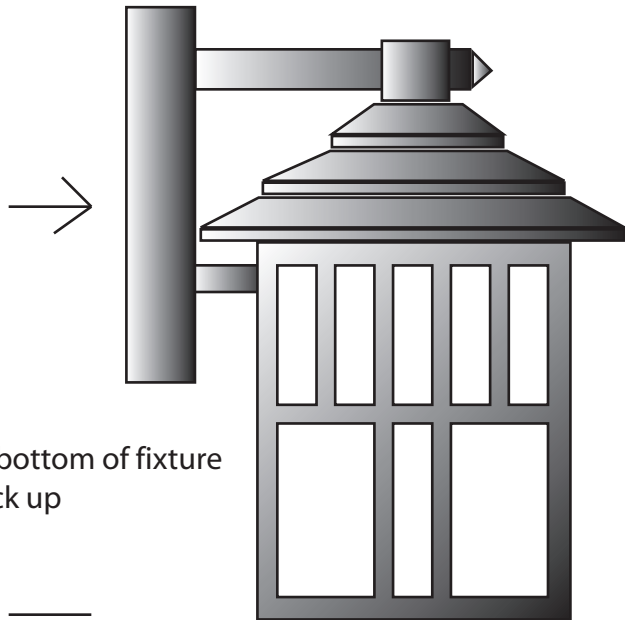

**EVERGREEN
LIGHTING**

ARM MOUNT

102CSM18"-24LED-ORB-WF

SPECIFICATION FEATURES		Date
		10-02-17
Dimensions	18" H x 14" W x 15 1/2" E	
Lamps	24 watts of LED- 3000K	
Material	Paintlok	
Finish	Oil Rubbed Bronze Powdercoat	
Lens	White Frosted Acrylic	
Label	WET Location	
Voltage	120 / 277	
Description	ARM Mount Exterior	

PROJECT:

Chateau Madaleine

SPECIFIER:

Open bottom

EVERGREEN LIGHTING WWW.EVERGREENLIGHTING.COM
1379 Ridgeway St. Pomona, CA 91768 PHONE: (909) 865-5599 FAX: (909) 865-5539

MADE IN USA ● Information appearing hereon is proprietary and confidential and may not be used without the permission of Evergreen Lighting.

MADE IN USA