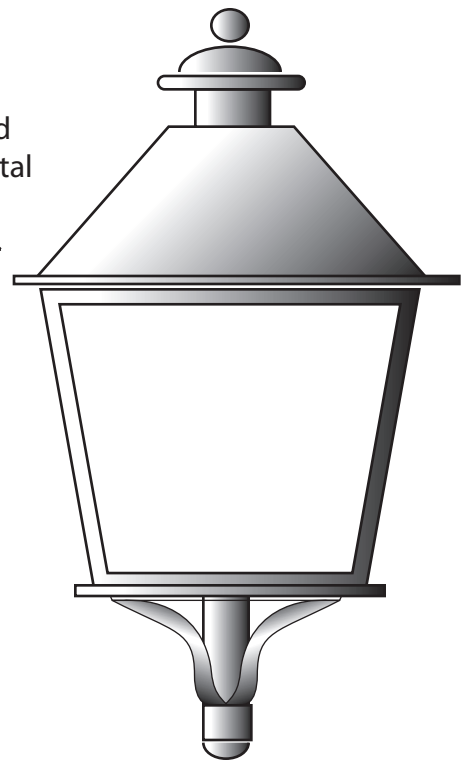

**EVERGREEN
LIGHTING**

**ARM MOUNT
302C-6L-9-HO-14"-27K**

SPECIFICATION FEATURES	Date 05-05-16
-------------------------------	------------------

PROJECT: Westview

Dimensions	14 1/4 Hx 6 1/2" W x 7 3/4" EXT
Lamps	6 watts of Alta LED- 2700K
Material	Aluminum
Finish	SEE BELOW
Lens	Honey Onyx PD acrylic
Label	WET Location
Voltage	120 / 277
Description	Exterior Wall ARM Fixture

SPECIFIER:

Rev. 5

Type: D8

LED's facing downward
mounted on a horizontal
plate

With Bottom Lens

NOTE: Bottom of fixture to the center hole for mounting, J box.. is 6 3/4"

TIGER DRYLAC 049/6620 BRONZE C34

EVERGREEN LIGHTING WWW.EVERGREENLIGHTING.COM
1379 Ridgeway St. Pomona, CA 91768 PHONE: (909) 865-5599 FAX: (909) 865-5539