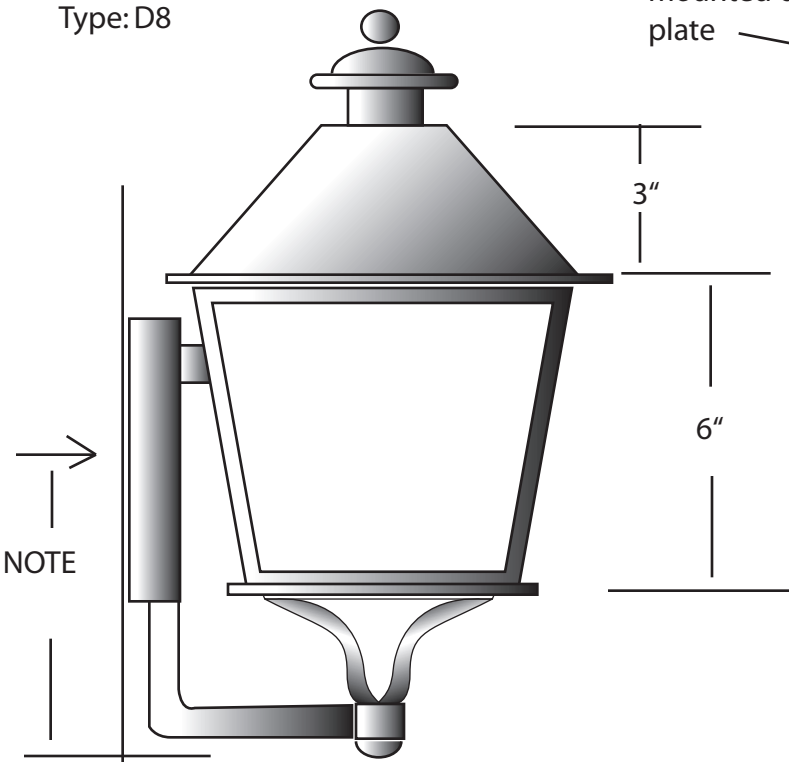

**EVERGREEN
LIGHTING**

**ARM MOUNT
302C-6L-9-HO-14"-27K**

SPECIFICATION FEATURES	Date 05-05-16
-------------------------------	------------------

PROJECT: Westview

Dimensions	14 1/4 Hx 6 1/2" W x 7 3/4" EXT
Lamps	6 watts of Alta LED- 2700K
Material	Aluminum
Finish	SEE BELOW
Lens	Honey Onyx PD acrylic
Label	WET Location
Voltage	120 / 277
Description	Exterior Wall ARM Fixture

SPECIFIER:

Rev. 5

Type: D8

LED's facing downward
mounted on a horizontal
plate

With Bottom Lens

NOTE: Bottom of fixture to the center hole for mounting, J box.. is 6 3/4"

TIGER DRYLAC 049/6620 BRONZE C34

EVERGREEN LIGHTING WWW.EVERGREENLIGHTING.COM
1379 Ridgeway St. Pomona, CA 91768 PHONE: (909) 865-5599 FAX: (909) 865-5539