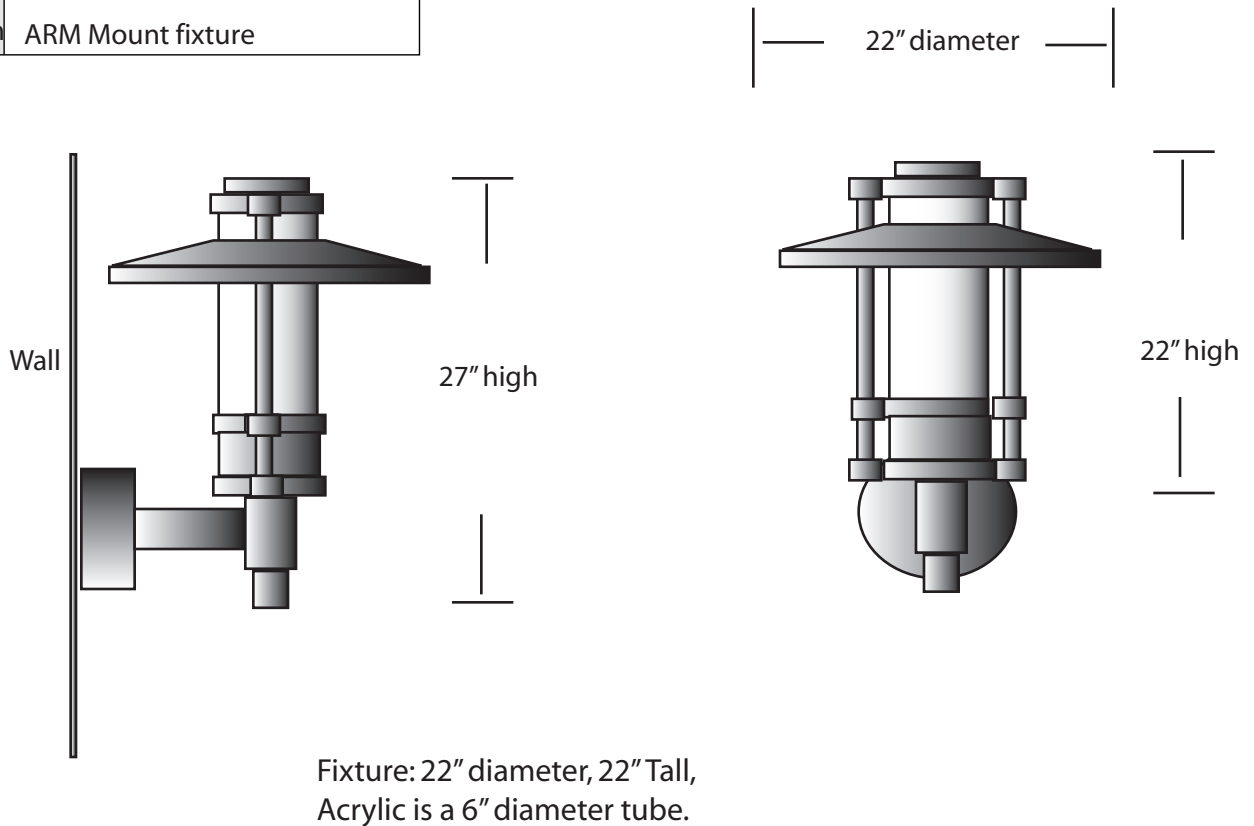

**EVERGREEN
LIGHTING**

ARM MOUNT
AALHD-ARM-20L-9-WF-22"-35K

SPECIFICATION FEATURES		Date
		03-15-18
Dimensions	27" High x 22" Wide x 25" Ext.	
Lamps	20 Watts of Alta LED- 3500K	
Material	Aluminum	
Finish	Standard Powdercoat TBD	
Lens	White Frosted Acrylic	
Label	WET Location	
Voltage	120/277	
Description	ARM Mount fixture	

PROJECT: Wagon Wheel

SPECIFIER:

2,000 delivered lumens

Drawings are not to scale.