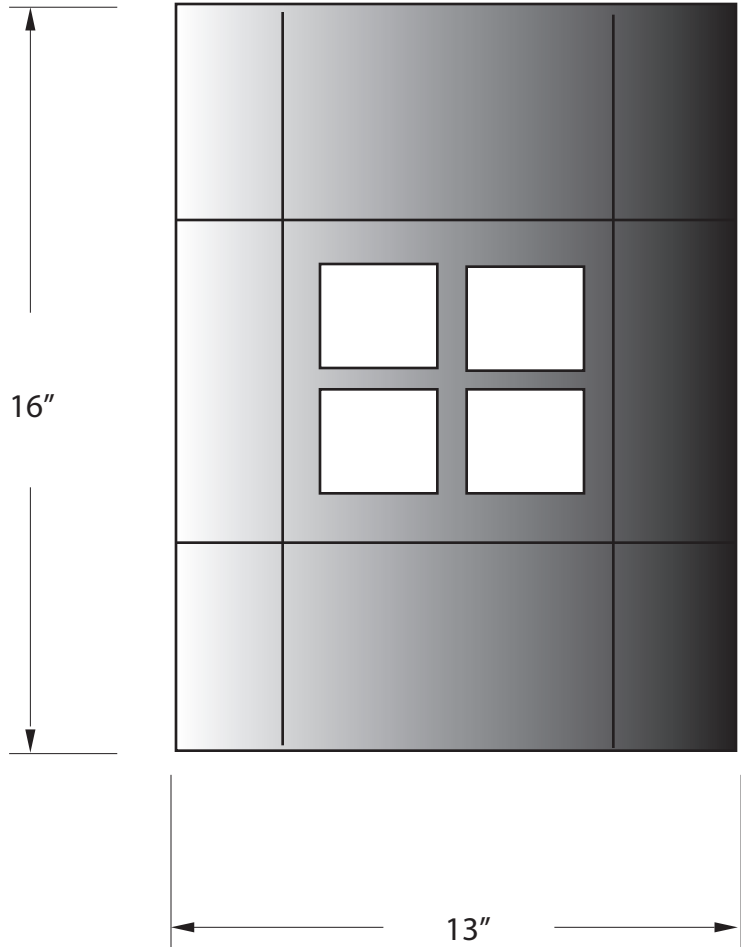

**EVERGREEN
LIGHTING**

WALL SCONCE

AAWL-24W-9WP-4SQ-TLBL-WET-16"

SPECIFICATION FEATURES		Date 06-22-18
Dimensions	16" H X 13" W X 5 1/4" D	
Lamping	24 watts of LED	
Material	Aluminum	
Finish	Powdercoat TBD	
Lens	White Polycarbonate	
Label	ETL Wet Location	
Weight	18 lbs	
Voltage	120/277	
Description	Exterior Wall Sconce	

PROJECT:

SPECIFIER:

Type : Z

Top and Bottom lens

Top View

EVERGREEN LIGHTING WWW.EVERGREENLIGHTING.COM
1379 Ridgway St. Pomona, CA 91768 PHONE: (909) 865-5599 FAX: (909) 865-5539

MADE IN USA ● Information appearing hereon is proprietary and confidential and may not be used without the permission of Evergreen Lighting.