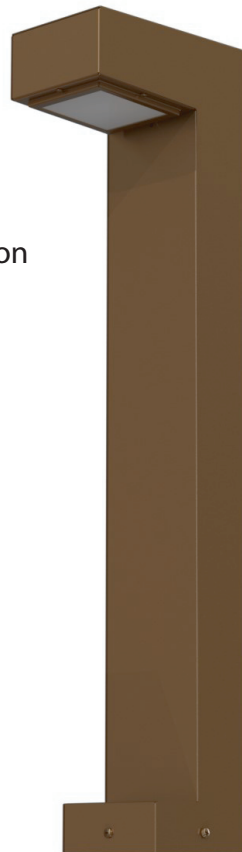

**EVERGREEN
LIGHTING**

Acadia Bollard Modified Size

AC-B-42"-22W-AB-WF-DIM-TP4-30K

SPECIFICATION FEATURES		Date 03-12-19
Dimensions	6 1/4" x 10" x 42"	
Lamps	22 watts of LED- 3000K	
Material	Aluminum	
Finish	Architectural Bronze	
Lens	White Frosted Acrylic	
Label	WET Location	
Voltage	120 / 277	
Description	Anchor base bollard	

PROJECT:

SPECIFIER:

Type: BA1

Top View : 6 1/4" x 10"

1,980 lumens
Type 4 distribution

Base: 6 1/4" Sq x 2 1/2" H

Anchor base kit and bolts included

File rendering may not be to scale.