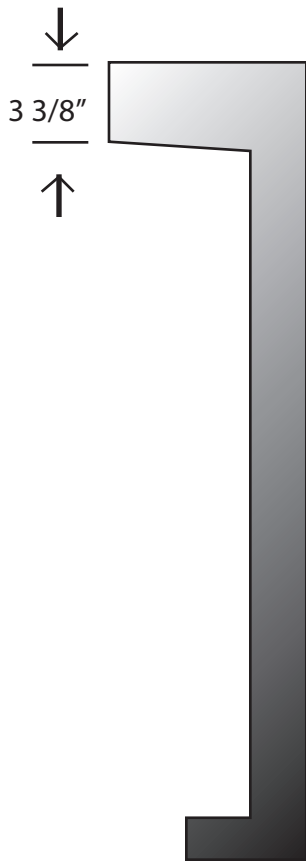

**EVERGREEN
LIGHTING**

Acadia Bollard Modified Size

AC-B-42"-22W-AB-WF-DIM-TP4-30K

SPECIFICATION FEATURES		Date 03-12-19
Dimensions	6 1/4" x 10" x 42"	
Lamps	22 watts of LED- 3000K	
Material	Aluminum	
Finish	Architectural Bronze	
Lens	White Frosted Acrylic	
Label	WET Location	
Voltage	120 / 277	
Description	Anchor base bollard	

PROJECT:

SPECIFIER:

Type: BA1

Top View : 6 1/4" x 10"

1,980 lumens
Type 4 distribution

Base: 6 1/4" Sq x 2 1/2" H

Anchor base kit and bolts included

File rendering may not be to scale.