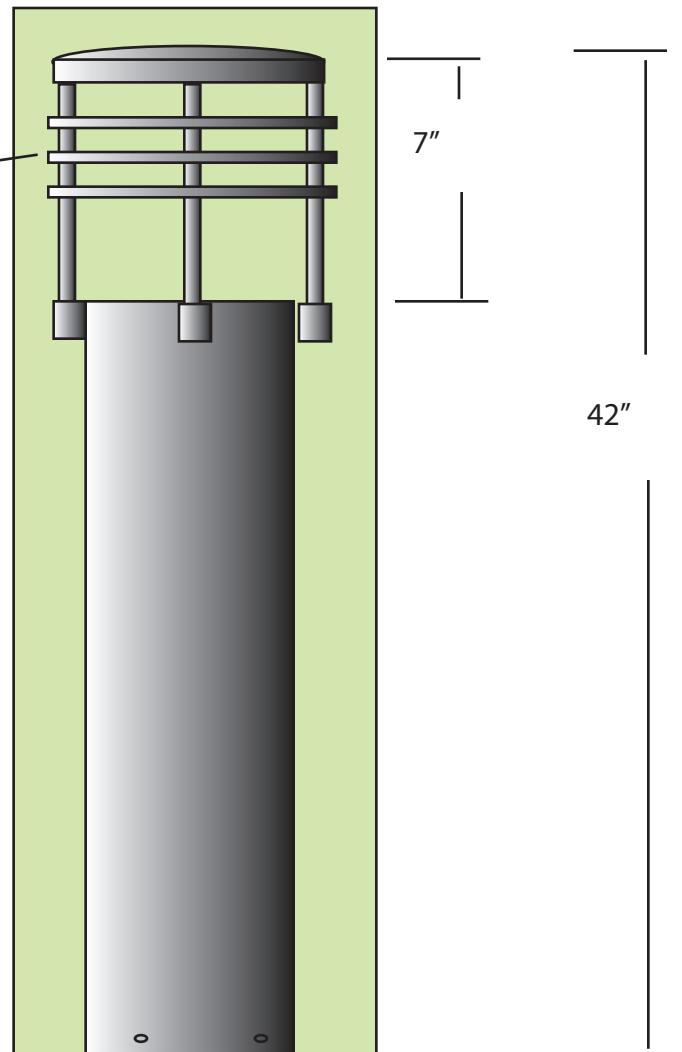

**EVERGREEN
LIGHTING**

Special Bollard

BAL-B-3RNG-42X8-48W-9-CFA-DIM

SPECIFICATION FEATURES		Date
		12-05-18
Dimensions	42" High x 9" Diameter Tube	
Lamps	48 watts of LED- 4100K	
Material	Aluminum	
Finish	Standard finish TBD	
Lens	Clear Frosted Acrylic	
Label	WET Location	
Voltage	120 / 277	
Description	Anchor Base Bollard	

PROJECT:

SPECIFIER:

LED's in the hood facing downward- Empty Space cage area

12" diameter

(3) Flat Bar decorative rings

5,280 lumens
with 0 to 10 volt dimming

8" tube

EVERGREEN LIGHTING WWW.EVERGREENLIGHTING.COM
1379 Ridgeway St. Pomona, CA 91768 PHONE: (909) 865-5599 FAX: (909) 865-5539