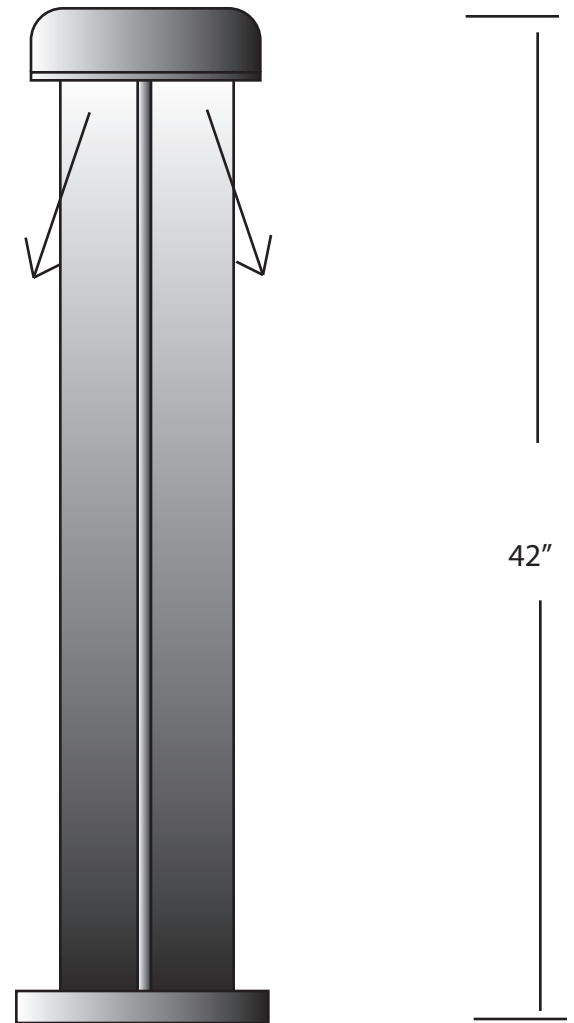

**EVERGREEN
LIGHTING**

Bollard

BOL-4ARCH-24W-9-CA-42"-41K

SPECIFICATION FEATURES		Date 09-28-18
Dimensions	42" high x 9" diameter	
Lamps	24 watts of LED - 4100K	
Material	Aluminum	
Finish	STD Powdercoat TBD	
Lens	Clear Acrylic	
Label	WET Location	
Voltage	120	
Description	Bollard	

PROJECT:

SPECIFIER:

2,640 delivered lumens

Down Light illumination
from (4) 90 degree sections

EVERGREEN LIGHTING WWW.EVERGREENLIGHTING.COM
1379 Ridgeway St. Pomona, CA 91768 PHONE: (909) 865-5599 FAX: (909) 865-5539