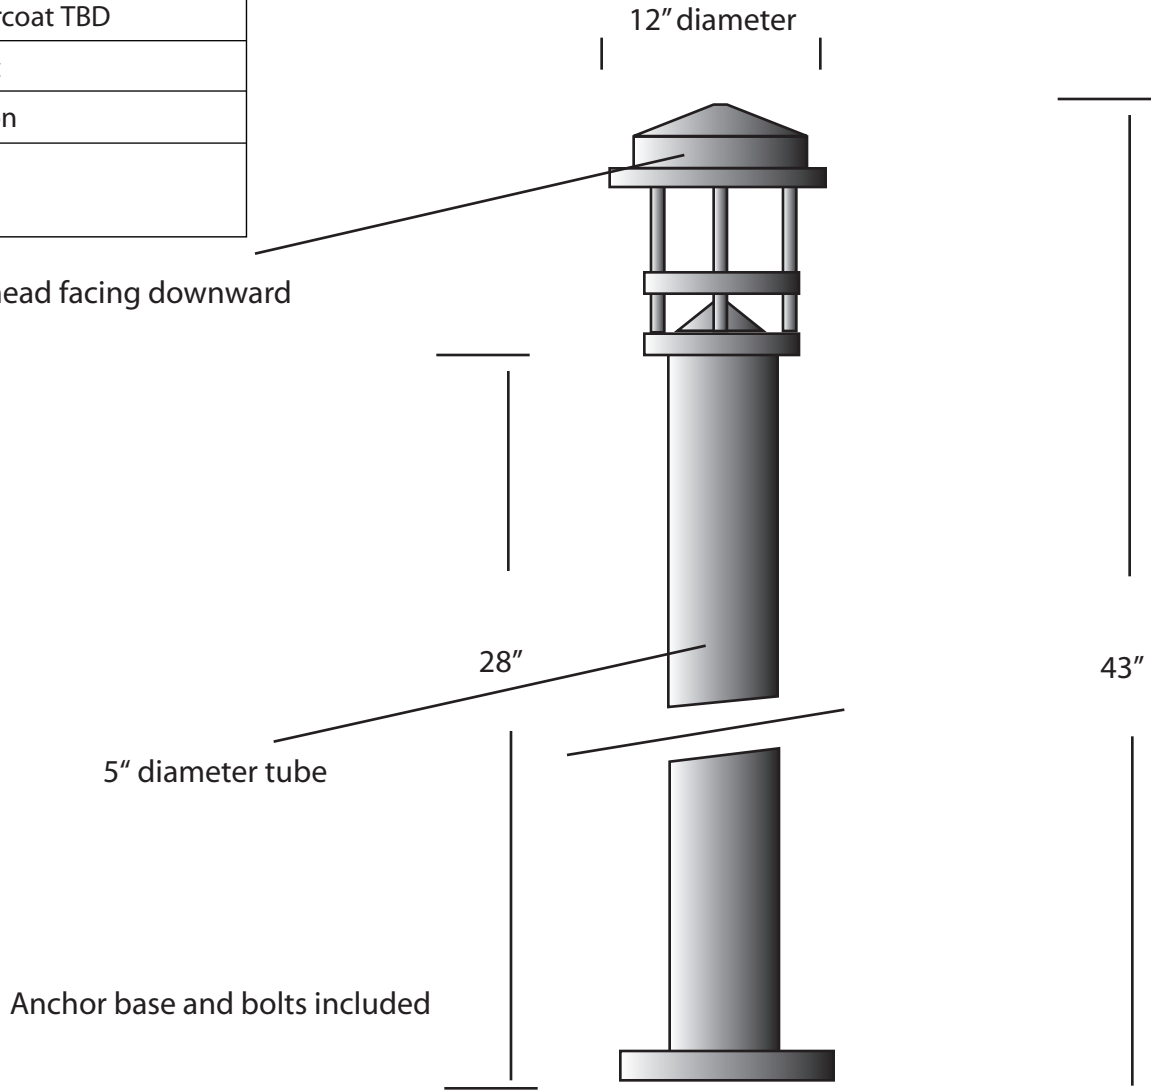

**EVERGREEN
LIGHTING**

Custom Bollard

HOOD-BOL43X5-DN-30W-MBK-9

SPECIFICATION FEATURES		Date
		12-13-18
Dimensions	43" H x 12"	
Lamps	30 watts of LED- 3000K	
Material	Aluminum	
Finish	STD Powdercoat TBD	
Lens	Clear Acrylic	
Label	WET Location	
Voltage	120 / 277	
Description	Exterior	

PROJECT:

SPECIFIER:

LED's in the head facing downward

Concept drawings are not to scale.

EVERGREEN LIGHTING WWW.EVERGREENLIGHTING.COM
1379 Ridgeway St. Pomona, CA 91768 PHONE: (909) 865-5599 FAX: (909) 865-5539