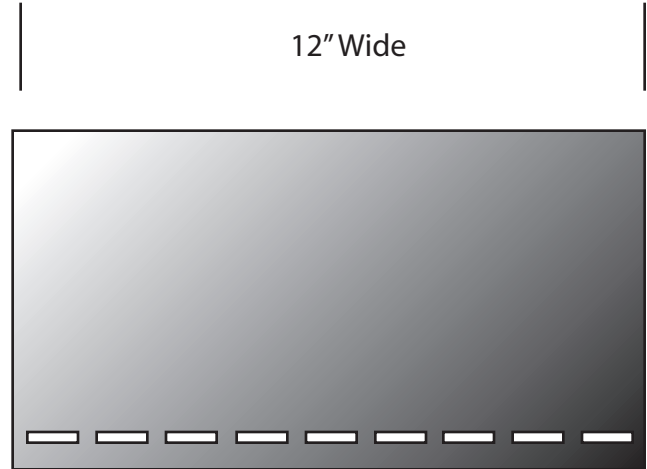

**EVERGREEN
LIGHTING**

WALL FLUSH MOUNT

BX-12X6-LR-12L-MN-WF-TBL-WET-41K

SPECIFICATION FEATURES		Date 01-29-19
Dimensions	6" H x 12" W x 4" D	
Lamps	12 watts of LED- 4100 K	
Material	Aluminum	
Finish	Metallic Nickel Powdercoat	
Lens	White Frosted acrylic	
Label	WET Location	
Voltage	120 / 277	
Description	Exterior Wall Fixture	

PROJECT:

SPECIFIER:

Top and bottom View

660 Lumens up and 660 lumens down

Side view

Laser rectangular cut-outs

12" Wide

Up Light and down Light