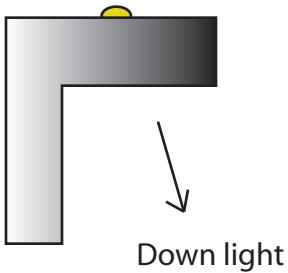

**EVERGREEN
LIGHTING**

WALL MOUNT

BX-DN-WL-8L-9-WF-BL-WET-PE-DIM-6"

SPECIFICATION FEATURES		Date 04-12-19
Dimensions	6" H x 5" W x 6" E	
Lamps	8 watts of LED - 3000 Kelvin	
Material	Paintlok	
Finish	STD Powdercoat TBD	
Lens	White Frosted Acrylic	
Label	WET Location	
Voltage	120 / 277	
Description	Exterior	

PROJECT:

SPECIFIER:

720 lumens
with 0 to 10 volt dimming
with photo electric cell