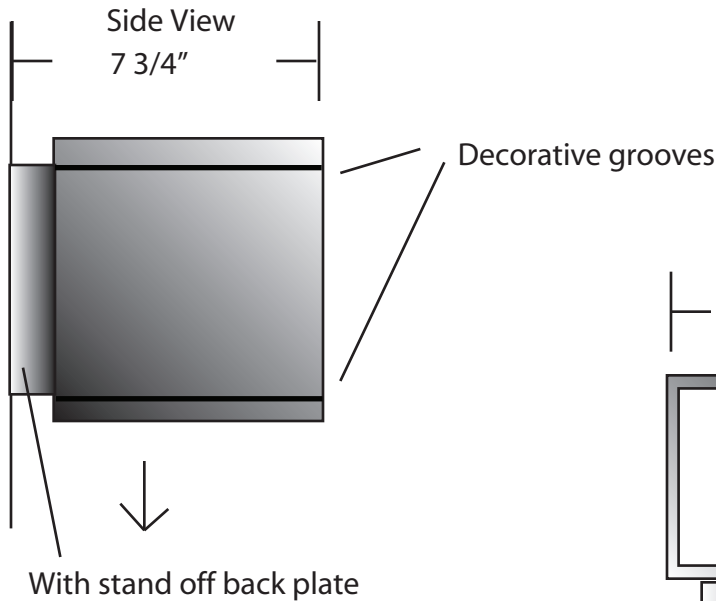

**EVERGREEN
LIGHTING**

WALL FLUSH MOUNT

BX-SDOFUD-6X6-30W-9-CFA-30K

SPECIFICATION FEATURES		Date 04-02-18
Dimensions	6" H x 6" W x 7 3/4" D	
Lamps	30 watts of LED- specify K	
Material	Aluminum (.064")	
Finish	Powdercoat finish TBD	
Lens	Clear Frosted Acrylic 1/8"	
Label	Wet Location	
Voltage	120 / 277	
Description	Exterior Wall Fixture	

PROJECT:

SPECIFIER:

Kelvin Temp's ... Delivered Lumens per watt and CRI
27K= 2700K ... 80 Lumens Per Watt/ 95 CRI
30K= 3000K ... 90 LPW / 95 CRI
35K= 3500K ... 100 LPW / 94 CRI
41K= 4100K ... 110 LPW / 93 CRI
50K= 5000K ... 120 LPW / 92 CRI

Drawings are not to scale.

EVERGREEN LIGHTING WWW.EVERGREENLIGHTING.COM
1379 Ridgeway St. Pomona, CA 91768 PHONE: (909) 865-5599 FAX: (909) 865-5539

MADE IN USA ● Information appearing hereon is proprietary and confidential and may not be used without the permission of Evergreen Lighting.

MADE IN USA