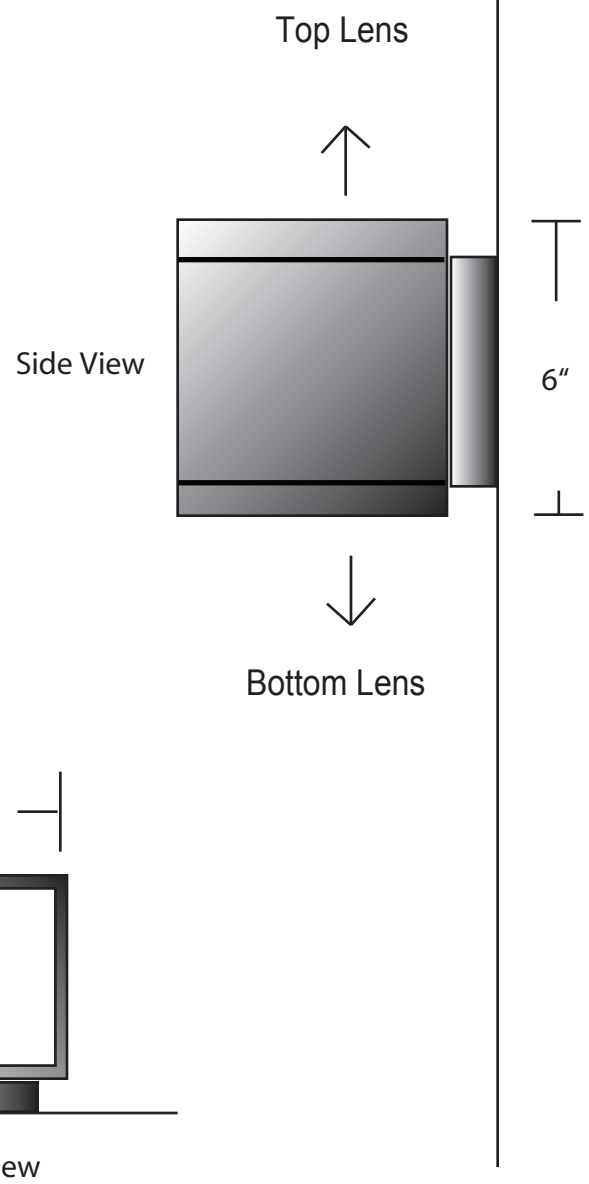

**EVERGREEN  
LIGHTING**

**WALL FLUSH MOUNT**

**BX-SDOFUD-6X6-30W-9-CFA-30K**

SPECIFICATION FEATURES		Date 04-02-18
Dimensions	6" H x 6" W x 7 3/4" D	
Lamps	30 watts of LED- specify K	
Material	Aluminum (.064")	
Finish	Powdercoat finish TBD	
Lens	Clear Frosted Acrylic 1/8"	
Label	Wet Location	
Voltage	120 / 277	
Description	Exterior Wall Fixture	

PROJECT:

SPECIFIER:

Kelvin Temp's ... Delivered Lumens per watt and CRI  
 27K= 2700K ... 80 Lumens Per Watt/ 95 CRI  
 30K= 3000K ... 90 LPW / 95 CRI  
 35K= 3500K ... 100 LPW / 94 CRI  
 41K= 4100K ... 110 LPW / 93 CRI  
 50K= 5000K ... 120 LPW / 92 CRI