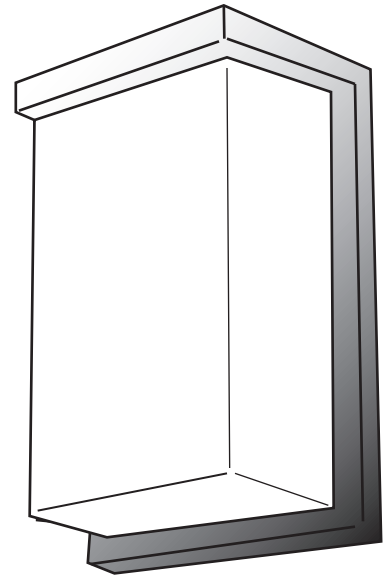

**EVERGREEN
LIGHTING**

**WALL FLUSH MOUNT
BX-WL-20X8-24L-9-WF-PE-WET**

SPECIFICATION FEATURES		Date 11-14-18
Dimensions	20" H x 8" W x 4" D	
Lamps	24 watts of LED- 3000K	
Material	Aluminum	
Finish	Standard powdercoat TBD	
Lens	White Frosted Acrylic	
Label	WET Location	
Voltage	120 / 277	
Description	Wall	

PROJECT:

SPECIFIER:

With Photo electric cell

bottom lens

Solid Metal Top

4" Deep

20" Tall

Side view