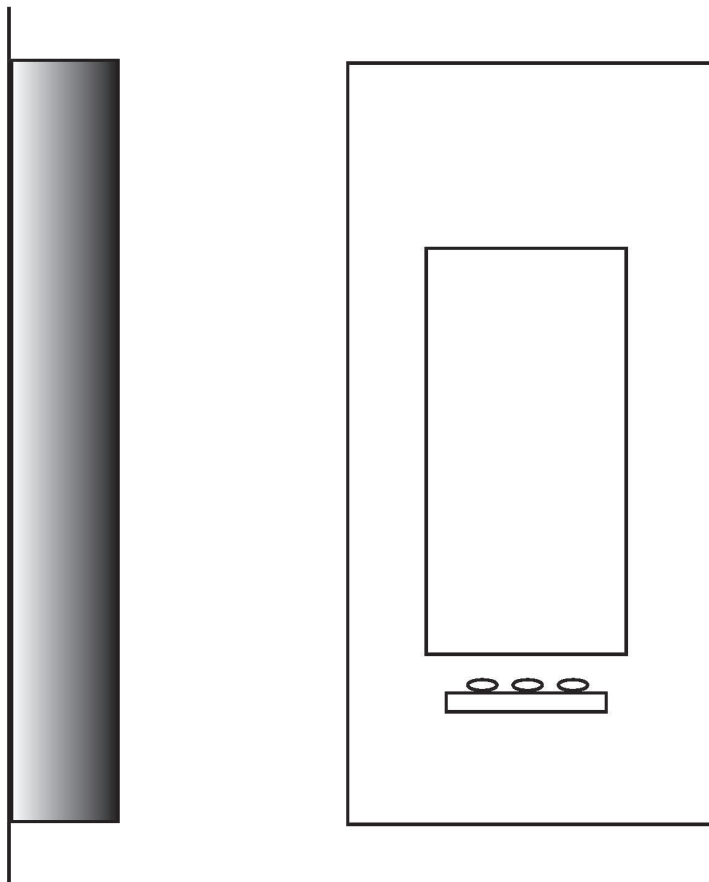

**EVERGREEN
LIGHTING**

WALL MOUNT

BX-WL9LED-9A-WET

SPECIFICATION FEATURES		Date 04-03-14
Dimensions	24" T x 11" W x 6" E	
Lamps	9 watts of Alta LED-3000K	
Material	Aluminum	
Finish	STD Powdercoat TBD	
Lens	White Acrylic	
Label	WET Location	
Voltage	120 / 277	
Description	WALL Mount Exterior	

PROJECT:

SPECIFIER:

Center opening is 10" tall x 5" wide- Light comes from the Bottom interior panel Shinning up.

Cut- away view showing LED's pointing up, inside bottom interior panel.

Drawings are not to scale.