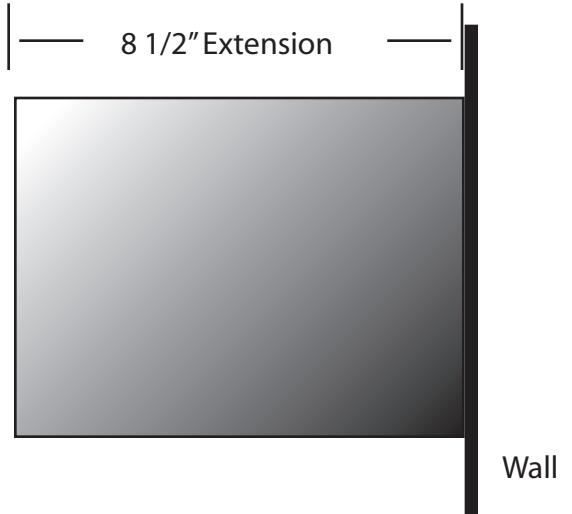

**EVERGREEN
LIGHTING**

WALL MOUNT

BX13X9-DN-45L-9-CFA-DIM

SPECIFICATION FEATURES		Date 02-13-18
Dimensions	6" H x 12 1/2 W x 8 1/2" E	
Lamps	45 watts of LED - Specify Kelvin	
Material	Aluminum	
Finish	9 = STD Powdercoat TBD	
Lens	Clear Frosted Acrylic	
Label	WET Location	
Voltage	120 / 277	
Description	Exterior wall mount	

PROJECT:

SPECIFIER:

Kelvin Temp's ... Delivered Lumens per watt and CRI
27K= 2700K ... 80 Lumens Per Watt/ 95 CRI
30K= 3000K ... 90 LPW / 95 CRI
35K= 3500K ... 100 LPW / 94 CRI
41K= 4100K ... 110 LPW / 93 CRI
50K= 5000K ... 120 LPW / 92 CRI

With 0 to 10 volt dimming

Wall Bottom View