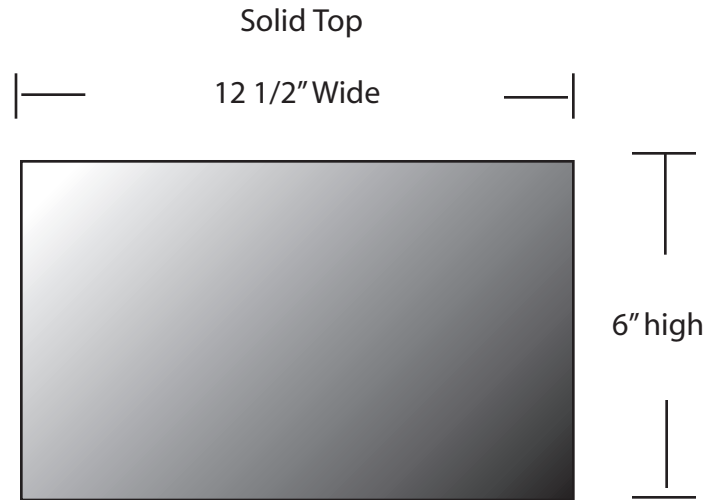

Front View
Down Light Only

EVERGREEN LIGHTING WWW.EVERGREENLIGHTING.COM
1379 Ridgeway St. Pomona, CA 91768 PHONE: (909) 865-5599 FAX: (909) 865-5539

MADE IN USA ● Information appearing hereon is proprietary and confidential and may not be used without the permission of Evergreen Lighting.

MADE IN USA