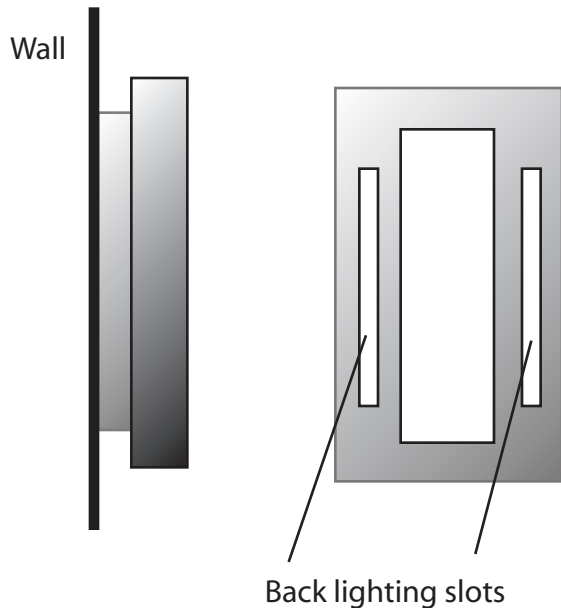

ADA Compliant

Drawings are not to scale

EVERGREEN LIGHTING WWW.EVERGREENLIGHTING.COM
1379 Ridgeway St. Pomona, CA 91768 PHONE: (909) 865-5599 FAX: (909) 865-5539

MADE IN USA ● Information appearing hereon is proprietary and confidential and may not be used without the permission of Evergreen Lighting.

MADE IN USA