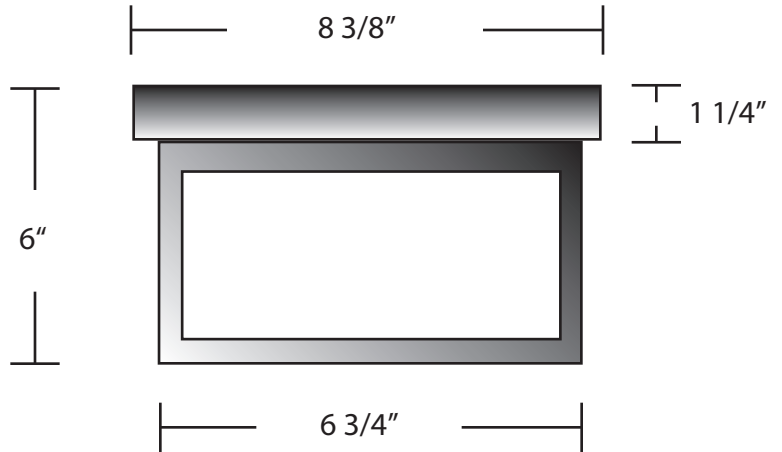

**EVERGREEN
LIGHTING**

FLUSH MOUNT

C305C-1MED-ORB-9-13"

SPECIFICATION FEATURES		Date 05-03-17
Dimensions	12 3/4" x 8 3/8" x 6" D	
Lamps	1 - medium base socket	
Material	Paintlok	
Finish	Oil Rubbed Bronze	
Lens	Honey Glass Regular	
Label	Wet Location	
Voltage	120	
Description	Exterior Fixture	

PROJECT:

SPECIFIER:

Back plate: 8 3/8" x 12 3/4" x 1 1/4"

Cage: 6 3/4" x 11 1/8" x 4 3/4"

Corner trims are 7/16"

Lens on all sides - (5) lenses

Drawings are not to scale.

EVERGREEN LIGHTING WWW.EVERGREENLIGHTING.COM
1379 Ridgeway St. Pomona, CA 91768 PHONE: (909) 865-5599 FAX: (909) 865-5539