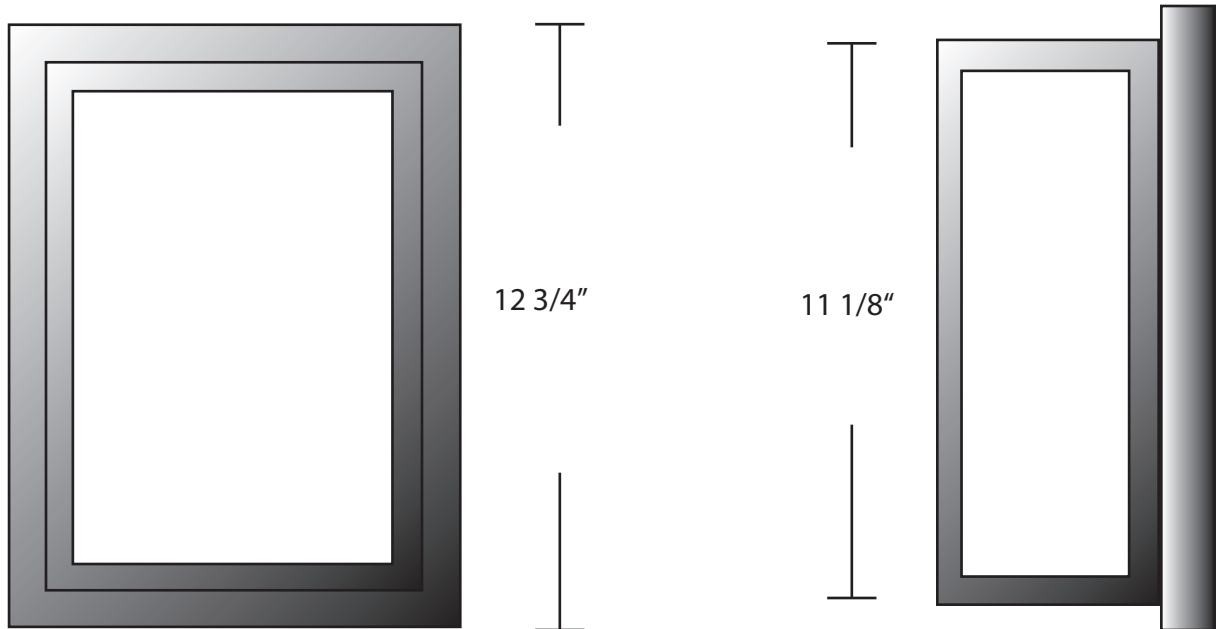

**EVERGREEN
LIGHTING**

FLUSH MOUNT

C305C-1MED-ORB-9-13"

SPECIFICATION FEATURES		Date 05-03-17
Dimensions	12 3/4" x 8 3/8" x 6" D	
Lamps	1 - medium base socket	
Material	Paintlok	
Finish	Oil Rubbed Bronze	
Lens	Honey Glass Regular	
Label	Wet Location	
Voltage	120	
Description	Exterior Fixture	

PROJECT:

SPECIFIER:

Back plate: 8 3/8" x 12 3/4" x 1 1/4"

Cage: 6 3/4" x 11 1/8" x 4 3/4"

Corner trims are 7/16"

Lens on all sides - (5) lenses

Drawings are not to scale.

EVERGREEN LIGHTING WWW.EVERGREENLIGHTING.COM
1379 Ridgeway St. Pomona, CA 91768 PHONE: (909) 865-5599 FAX: (909) 865-5539