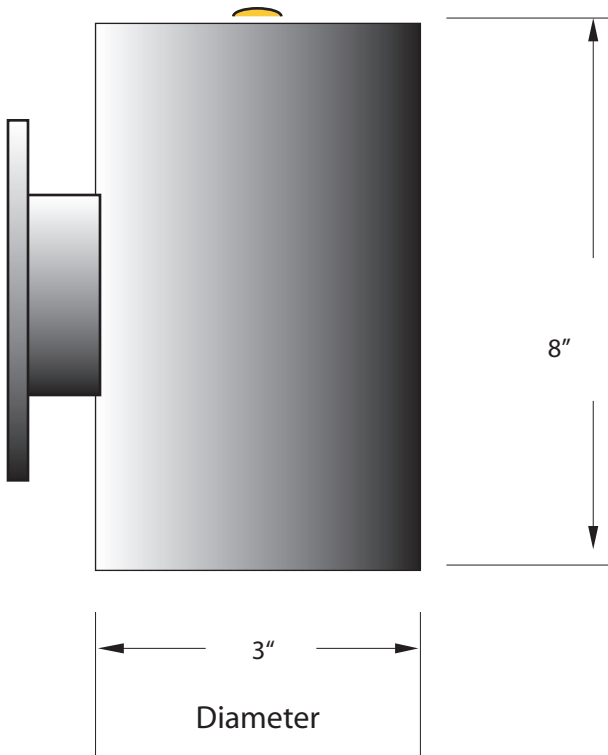

**EVERGREEN  
LIGHTING**

**CYLINDER ARM MOUNT  
CYL-ARM-3X8-DN-10LED-9-CFA-PE**

REV: 0

SPECIFICATION FEATURES	Date 02-25-16
------------------------	------------------

PROJECT:

SPECIFIER:

Dimensions	3" Dia x 8" H x 4" E
Lamps	10 watts of Alta LED-
Material	Aluminum
Finish	Standard Powder coat TBD
Lens	Clear Frosted Acrylic
Label	WET Location
Voltage	120
Description	Cylinder Arm - Down Light
Type	R4

FRONT VIEW

Solid Top

Bottom Lens

Bottom lens is regressed upward 3/4",  
no exterior screws showing.

With Photo electric cell.

EVERGREEN LIGHTING WWW.EVERGREENLIGHTING.COM  
1379 Ridgeway St. Pomona, CA 91768 PHONE: (909) 865-5599 FAX: (909) 865-5539