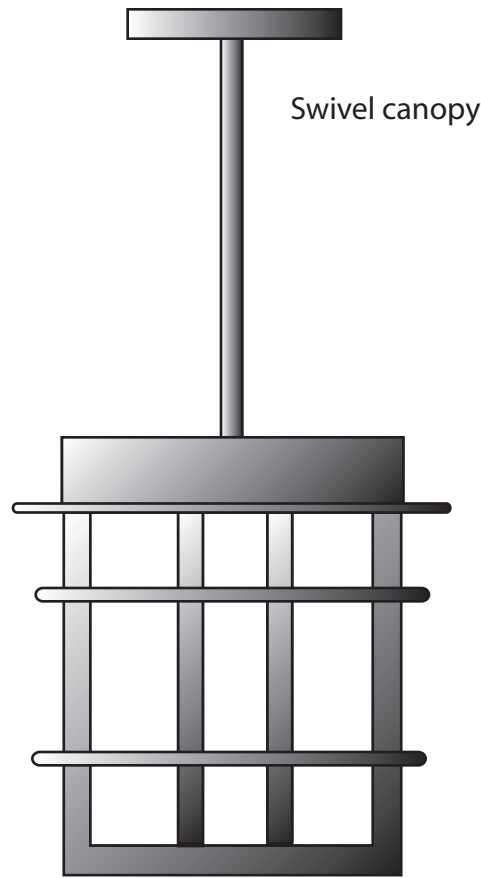

**EVERGREEN
LIGHTING**

**WALL FLUSH MOUNT
EVWMFLB-P-12W-9-WF-STBL-WET**

SPECIFICATION FEATURES		Date 12-17-18
Dimensions	17" H x 9" W x 6" D	
Lamps	12 watts of Alta LED- 3000K	
Material	Aluminum	
Finish	Standard Powder coat TBD	
Lens	White Frosted acrylic	
Label	WET Location	
Voltage	120 / 277	
Description	Exterior Wall Fixture	

PROJECT:

SPECIFIER:

1/8" thick aluminum fins

17"

Overall height
30"

16"

Bottom Lens

Concept drawings are not to scale.