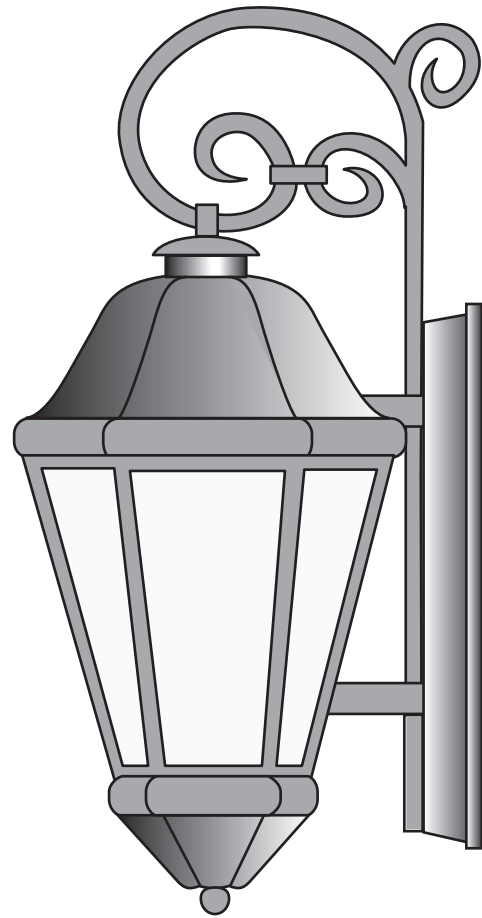

**EVERGREEN
LIGHTING**

SPECIAL FLORENCE ARM

FLO2109CS18"-TSC-12L-9-WF

REV: 0

SPECIFICATION FEATURES

Date
09-01-17

PROJECT:

SPECIFIER:

Dimensions	18" H x 9" W x 12" E
Lamps	12 watts LED- ? K
Material	Paintlok
Finish	Standard Finish TBD
Lens	White Frosted Acrylic
Label	Wet Location
Voltage	120 / 277
Description	
Type	

12 watts of LED - 90 CRI - Specify Kelvin-
 2700K- 80 Delivered Lumens Per Watt
 3000K- 90 DLPW
 3500K- 100 DLPW
 4100K- 110 DLPW
 5000K- 120 DLPW