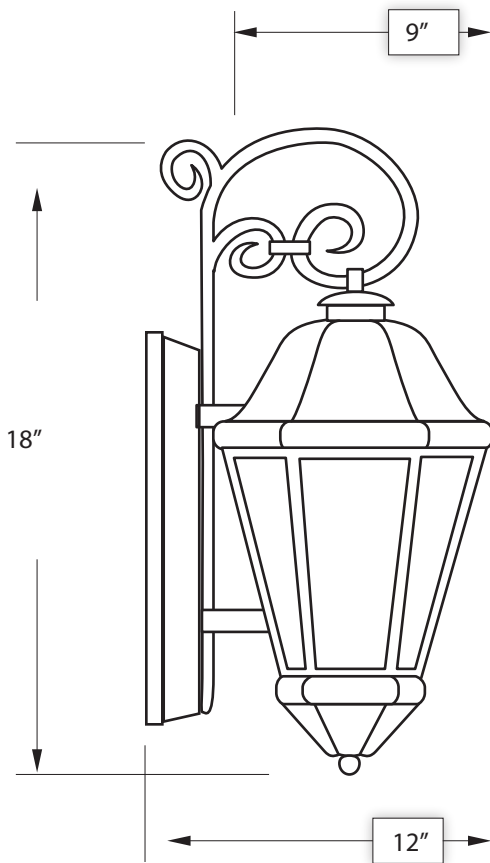

**EVERGREEN
LIGHTING**

SPECIAL FLORENCE ARM

FLO2109CS18"-TSC-12L-9-WF

REV: 0

SPECIFICATION FEATURES

Date
09-01-17

PROJECT:

SPECIFIER:

Dimensions	18" H x 9" W x 12" E
Lamps	12 watts LED- ? K
Material	Paintlok
Finish	Standard Finish TBD
Lens	White Frosted Acrylic
Label	Wet Location
Voltage	120 / 277
Description	
Type	

12 watts of LED - 90 CRI - Specify Kelvin-
 2700K- 80 Delivered Lumens Per Watt
 3000K- 90 DLPW
 3500K- 100 DLPW
 4100K- 110 DLPW
 5000K- 120 DLPW