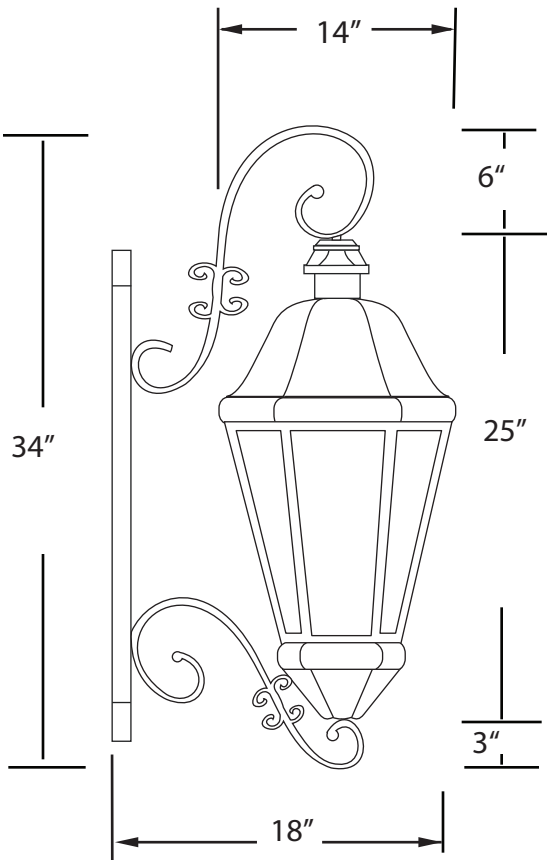

**EVERGREEN
LIGHTING**

SPECIAL FLORENCE

FLO2211-SCRL34-16LED-99C

SPECIFICATION FEATURES		Date 03-22-12
Dimensions	34" H X 14" W X 18" E	
Lamps	16 watts of LED - Specify K	
Material	Paintlok	
Finish	Standard Powdercoat TBD	
Lens	TBD	
Label	Wet Location	
Voltage	120 / 277	
Description	Florence Arm w/ Scrolls	

PROJECT:

SPECIFIER:

16 watts of LED - 90 CRI - Specify Kelvin-
 2700K- 80 Delivered Lumens Per Watt
 3000K- 90 DLPW
 3500K- 100 DLPW
 4100K- 110 DLPW
 5000K- 120 DLPW

EVERGREEN LIGHTING WWW.EVERGREENLIGHTING.COM
 1379 Ridgeway St. Pomona, CA 91768 PHONE: (909) 865-5599 FAX: (909) 865-5539