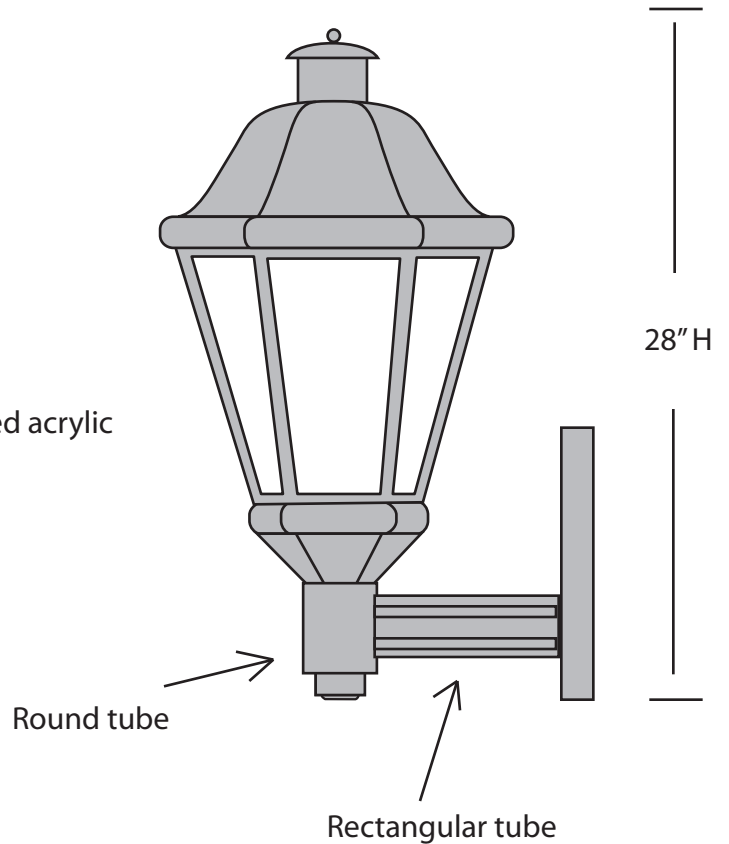

**EVERGREEN
LIGHTING**

ARM MOUNT

FLO-BTMARM-32LS-9-CFA-30K-28"

SPECIFICATION FEATURES		Date
		12-08-17
Dimensions	28"H x 14" W x 17" E	
Lamps	32 Watts of LED- 3000K	
Material	Paintlok	
Finish	STD Powdercoat TBD	
Lens	Clear Fosted Acrylic	
Label	WET Location	
Voltage	120 / 277	
Description	ARM Mount Exterior	

PROJECT:

SPECIFIER:

Dark Sky fixture - LED's in the hood facing downward

30K= 3000K ... 90 LPW / 95 CRI 2,880 delivered lumens

Clear Frosted acrylic

EVERGREEN LIGHTING WWW.EVERGREENLIGHTING.COM
1379 Ridgeway St. Pomona, CA 91768 PHONE: (909) 865-5599 FAX: (909) 865-5539