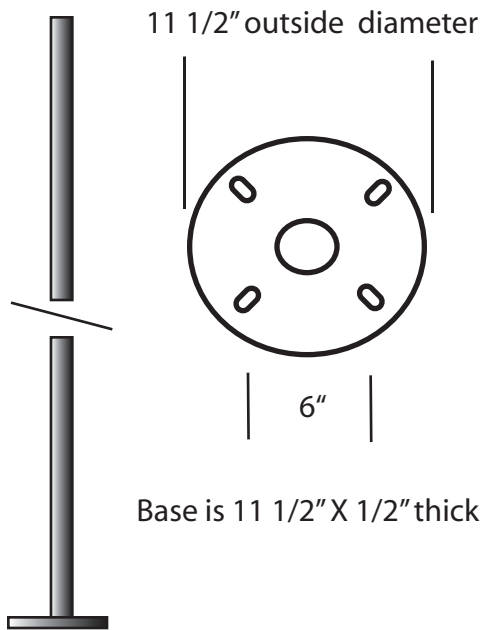

**EVERGREEN  
LIGHTING**

Fixture GRA-PST-19X10-60L-9-WF-41K

POLE 15AB3-RD-AL-RDBS

| SPECIFICATION FEATURES |                        | Date     |
|------------------------|------------------------|----------|
|                        |                        | 01-10-19 |
| Dimensions             | 19" x 10"              |          |
| Lamps                  | 60 watts of LED- 4100K |          |
| Material               | Aluminum               |          |
| Finish                 | STD Powdercoat TBD     |          |
| Lens                   | White Frosted Acrylic  |          |
| Label                  | WET Location           |          |
| Voltage                | 120                    |          |
| Description            | POLE Mount Exterior    |          |

|            |  |
|------------|--|
| PROJECT:   |  |
| SPECIFIER: |  |

POLE PART NUMBER :  
# 15AB3-RD-AL-RDBS

Aluminum Pole: 15 foot anchor base,  
round base. 3" round pole.

Drawings are not to scale.