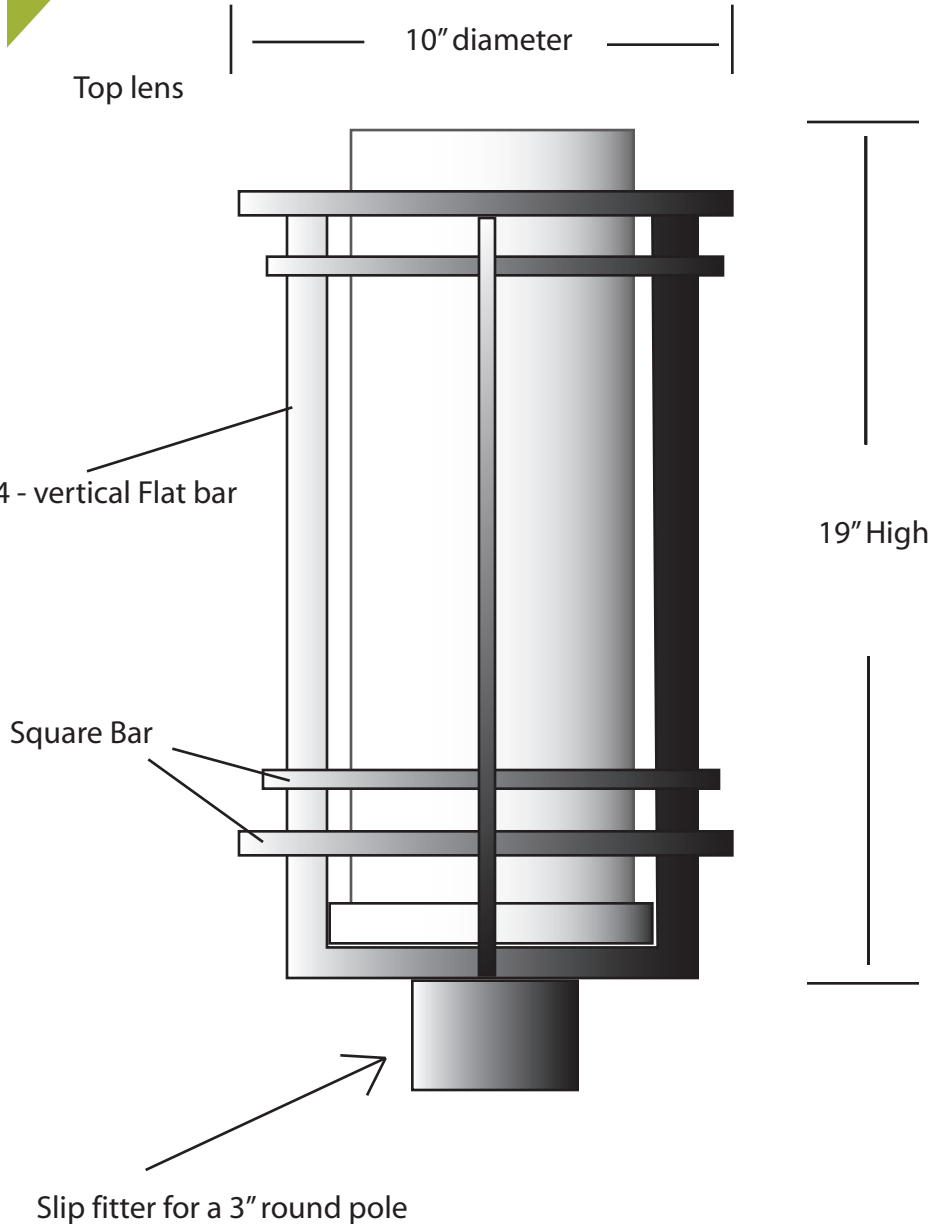

**EVERGREEN  
LIGHTING**

Fixture GRA-PST-19X10-60L-9-WF-41K

POLE 15AB3-RD-AL-RDBS

| SPECIFICATION FEATURES |                        | Date     |
|------------------------|------------------------|----------|
|                        |                        | 01-10-19 |
| Dimensions             | 19" x 10"              |          |
| Lamps                  | 60 watts of LED- 4100K |          |
| Material               | Aluminum               |          |
| Finish                 | STD Powdercoat TBD     |          |
| Lens                   | White Frosted Acrylic  |          |
| Label                  | WET Location           |          |
| Voltage                | 120                    |          |
| Description            | POLE Mount Exterior    |          |

|            |  |
|------------|--|
| PROJECT:   |  |
| SPECIFIER: |  |

POLE PART NUMBER :  
# 15AB3-RD-AL-RDBS

Aluminum Pole: 15 foot anchor base,  
round base. 3" round pole.

Drawings are not to scale.