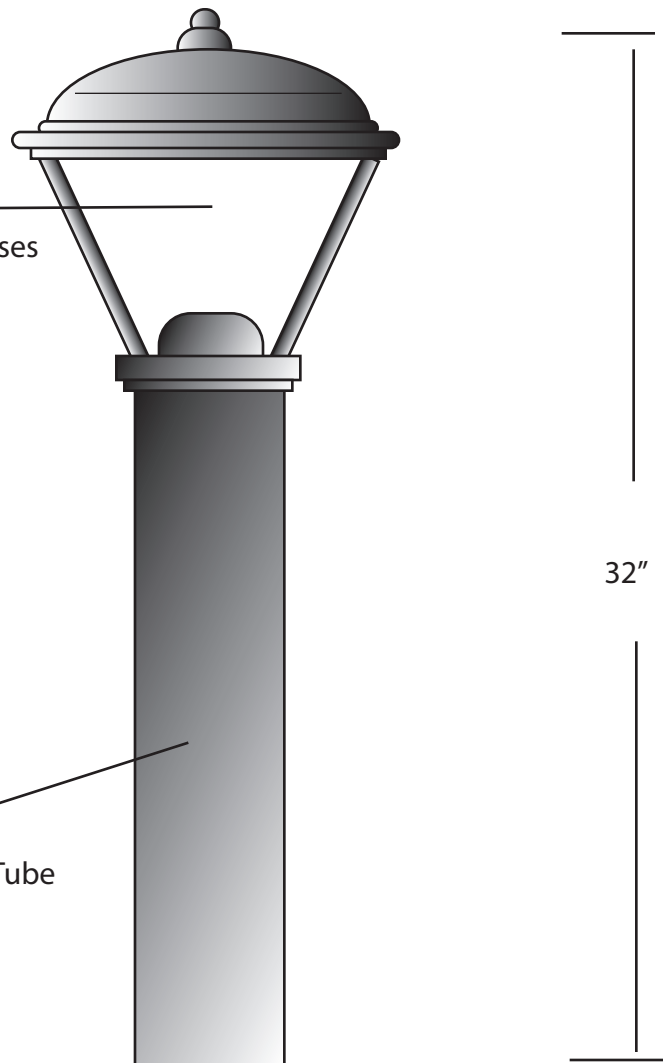

# Bollard

LPBOL-24L-9-CA-32"-30K

SPECIFICATION FEATURES		Date 10-31-18
Dimensions	32" H x 12" x 12"	
Lamps	24 watts of LED- 3000K	
Material	Paintlok	
Finish	STD Powdercoat TBD	
Lens	Clear Acrylic	
Label	WET Location	
Voltage	120 / 277	
Description	Bollard 360 degree	

PROJECT:

SPECIFIER:

Dark Sky fixture - LED's in the hood facing downward

2,160 delivered lumens

Type DD

Open Space no diffuser lenses

General Sketch

Top View

6" x 6" Square Tube

Interior anchor base and bolts included

Concept drawings are not to scale

EVERGREEN LIGHTING WWW.EVERGREENLIGHTING.COM  
1379 Ridgeway St. Pomona, CA 91768 PHONE: (909) 865-5599 FAX: (909) 865-5539