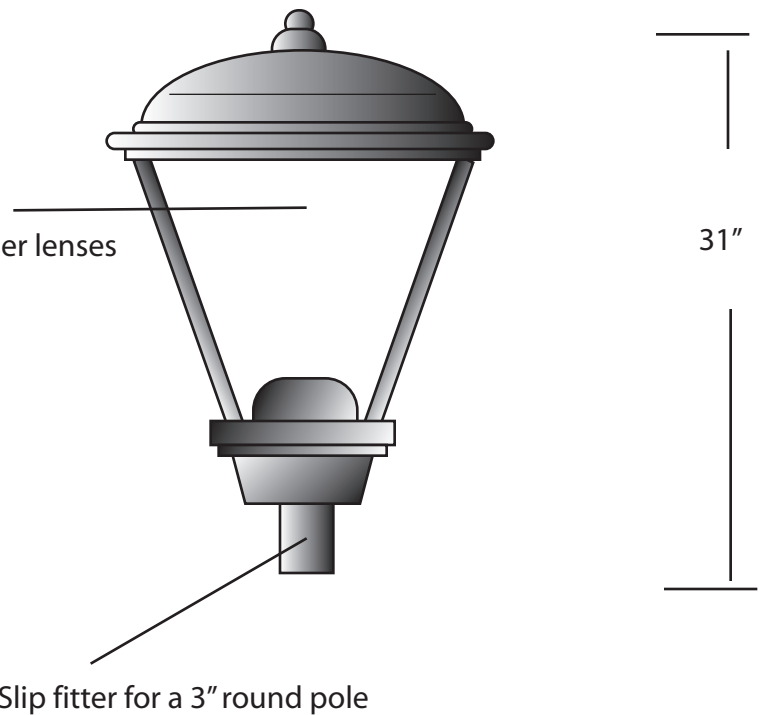

**EVERGREEN
LIGHTING**

POST TOP FIXTURE

LPPST-72L-9-CA-31X18-30K

SPECIFICATION FEATURES		Date 10-31-18
Dimensions	31" H x 18" x 18"	
Lamps	72 watts of LED- 3000K	
Material	Paintlok	
Finish	STD Powdercoat TBD	
Lens	Clear Acrylic	
Label	WET Location	
Voltage	120 / 277	
Description	Fixture	

PROJECT:

SPECIFIER:

6,480 delivered lumens

Type

General Sketch

Top View

Open Space no diffuser lenses

Dark Sky fixture - LED's in the hood facing downward