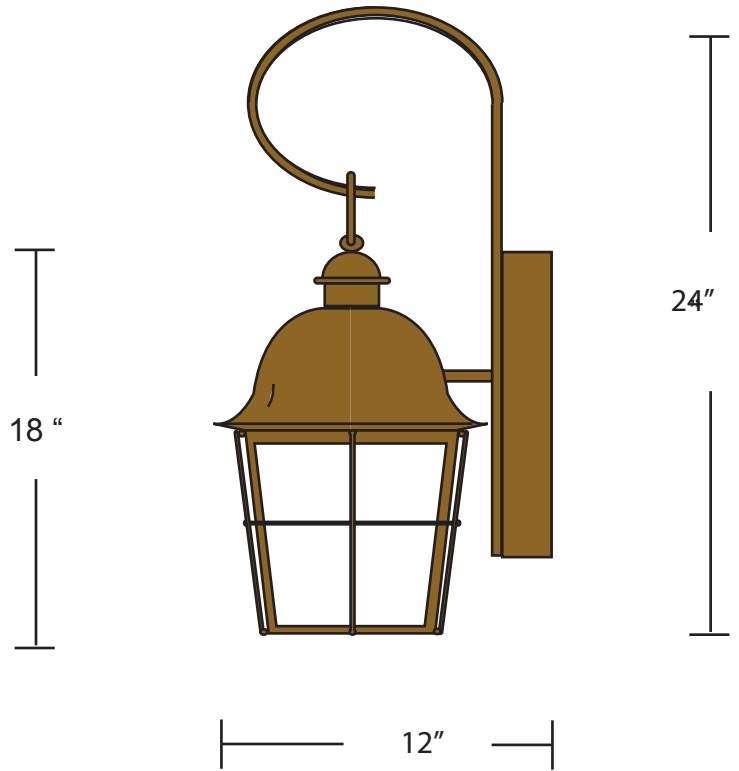

**EVERGREEN
LIGHTING**

TOP scroll Bracket and arm fixture
MAD2109MD-TSRL-12LS-9-WF-30K

SPECIFICATION FEATURES		Date 01-04-19
Dimensions	24" H x 9" W x 12" Ext.	
Lamps	12 watts of LED - 3000K	
Material	Paintlok	
Finish	Standard Powdercoat TBD	
Lens	White Frosted Acrylic	
Label	ETL Wet Location	
Voltage	120 / 277	
Description	Arm and top scroll mount	
Type		

PROJECT:

SPECIFIER:

Dark Sky fixture - LED's in the hood facing downward

3/4" x 1/8" Flat bar

Front View

Decorative thick Wire -

Side view

Open Bottom