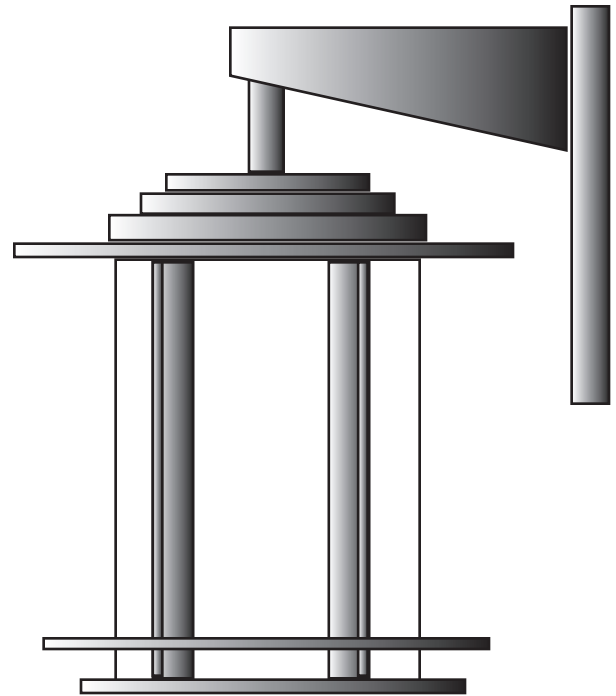

## WALL FLUSH MOUNT

MLTR-ARM-16W-DIM-MN-WF

SPECIFICATION FEATURES		Date
		03-07-19
Dimensions	17" H x 10 1/2" W x 12" Ext	
Lamps	16 Watts Alta LED - 3000K	
Material	Aluminum	
Finish	Metallic Nickel Powdercoat	
Lens	White Frosted Acrylic	
Label	Wet Location	
Voltage	120 / 277	
Description	LED wall	

PROJECT:

SPECIFIER:

1,440 lumens with 0 to 10 volt dimming

Top view sketch

4 - Angled flat bar verticals

With bottom lens

Concept drawings are not to scale

EVERGREEN LIGHTING WWW.EVERGREENLIGHTING.COM  
1379 Ridgeway St. Pomona, CA 91768 PHONE: (909) 865-5599 FAX: (909) 865-5539