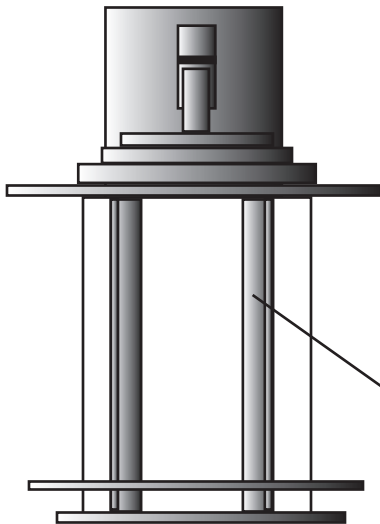

## WALL FLUSH MOUNT

MLTR-ARM-16W-DIM-MN-WF

SPECIFICATION FEATURES		Date
		03-07-19
Dimensions	17" H x 10 1/2" W x 12" Ext	
Lamps	16 Watts Alta LED - 3000K	
Material	Aluminum	
Finish	Metallic Nickel Powdercoat	
Lens	White Frosted Acrylic	
Label	Wet Location	
Voltage	120 / 277	
Description	LED wall	

PROJECT:

SPECIFIER:

1,440 lumens with 0 to 10 volt dimming

Top view sketch

4 - Angled flat bar verticals

With bottom lens

Concept drawings are not to scale

EVERGREEN LIGHTING WWW.EVERGREENLIGHTING.COM  
1379 Ridgeway St. Pomona, CA 91768 PHONE: (909) 865-5599 FAX: (909) 865-5539