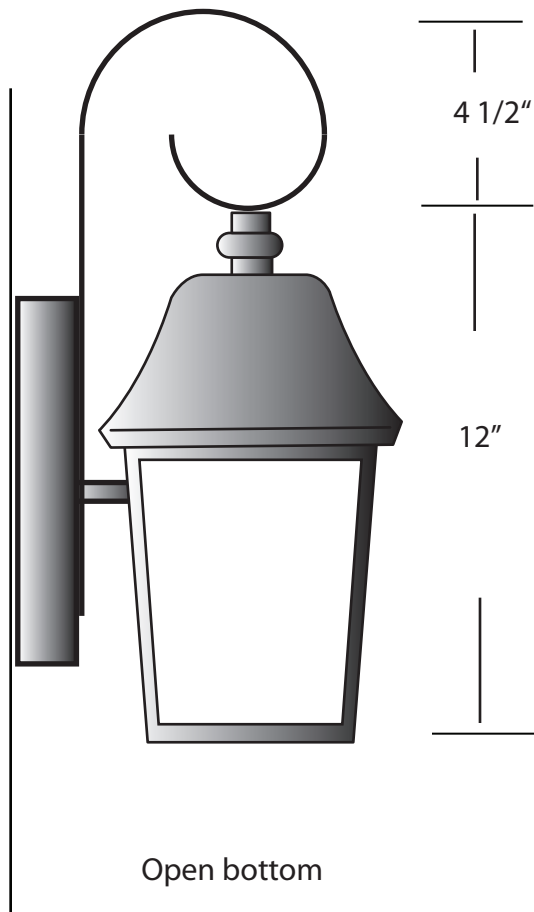

**EVERGREEN
LIGHTING**

ARM MOUNT Modified Palermo
PAL-CSRL3-24LED-9-CFA

SPECIFICATION FEATURES		Date 05-18-18
Dimensions	16 1/2" T x 6" W x 9 1/2" E	
Lamps	24 watts of Alta LED- Sepcify K	
Material	Paintlok	
Finish	STD Powdercoat TBD	
Lens	Clear Frosted Acrylic	
Label	WET Location	
Voltage	120 Volt	
Description	ARM Mount Exterior	

PROJECT:

SPECIFIER:

Flat Bar Scroll

Drawings are not to scale.

EVERGREEN LIGHTING WWW.EVERGREENLIGHTING.COM
1379 Ridgeway St. Pomona, CA 91768 PHONE: (909) 865-5599 FAX: (909) 865-5539

MADE IN USA ● Information appearing hereon is proprietary and confidential and may not be used without the permission of Evergreen Lighting.

MADE IN USA