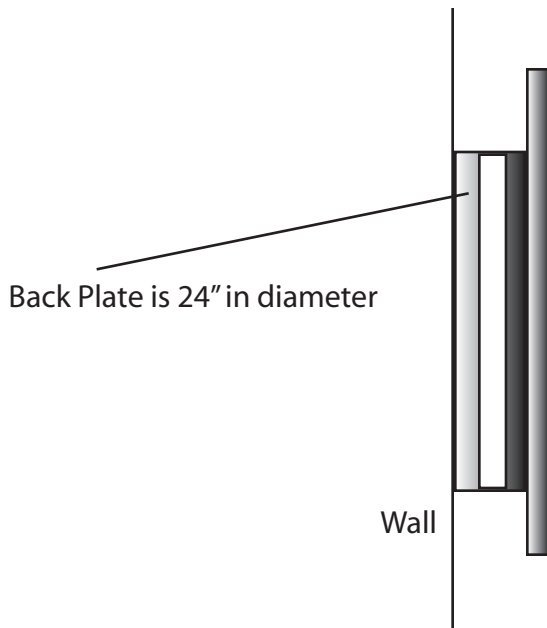

Side View

36" high

EVERGREEN LIGHTING WWW.EVERGREENLIGHTING.COM
1379 Ridgeway St. Pomona, CA 91768 PHONE: (909) 865-5599 FAX: (909) 865-5539

MADE IN USA ● Information appearing hereon is proprietary and confidential and may not be used without the permission of Evergreen Lighting.

MADE IN USA