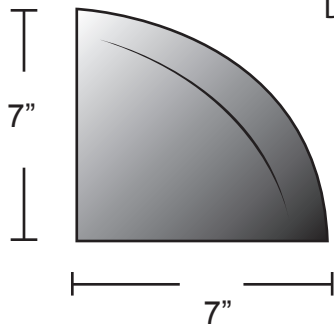

**EVERGREEN
LIGHTING**

WALL FLUSH MOUNT

PR-SHRD-18W-9-WF-WET-10"-VRE

SPECIFICATION FEATURES		Date 01-28-19
Dimensions	7" H x 10" W x 7" D	
Lamps	18 Watts Alta LED - 3000K	
Material	Aluminum - .0635"	
Finish	Metallic Nickel Powdercoat	
Lens	White Frosted Acrylic - .125"	
Label	Wet Location	
Voltage	120 / 277	
Description	LED wall	

PROJECT:

SPECIFIER:

1,620 lumens

10"

Full cut-off down light

Decorative grooves

Side View

Bottom Lens