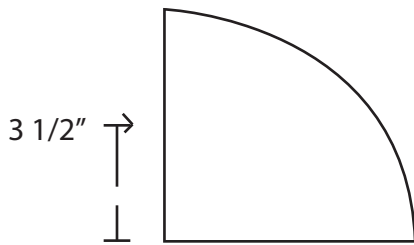

Wireway and mounting 3 1/2" from the bottom

Vandal Resistant Enclosure
10 year warranty on lens

Concept drawings are not to scale

EVERGREEN LIGHTING WWW.EVERGREENLIGHTING.COM
1379 Ridgeway St. Pomona, CA 91768 PHONE: (909) 865-5599 FAX: (909) 865-5539

MADE IN USA ● Information appearing hereon is proprietary and confidential and may not be used without the permission of Evergreen Lighting.

MADE IN USA