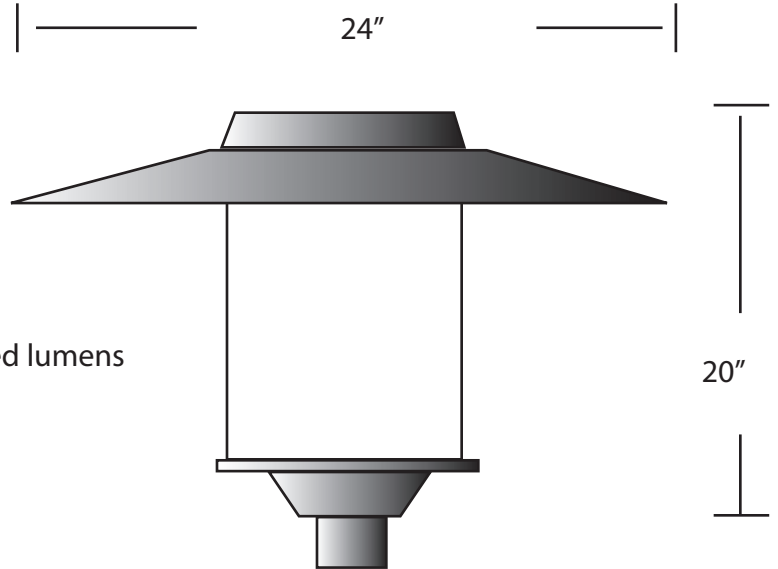

**EVERGREEN
LIGHTING**

**POST MOUNT
PST-24HD-48L-9-WF-10AB3-AL-RD**

SPECIFICATION FEATURES		Date 01-25-19
Dimensions	See drawing	
Lamps	40 watts of Alta LED- 3500 K	
Material	Aluminum	
Finish	STD Powdercoat TBD	
Lens	White Frosted Acrylic	
Label	WET Location	
Voltage	120 / 277	
Description	Post Mount Exterior	

PROJECT:

SPECIFIER:

4,800 delivered lumens

Post fitter for a 3" round pole

Fixture and pole combination

This is a round fixture, Drawings are not to scale.

EVERGREEN LIGHTING WWW.EVERGREENLIGHTING.COM
1379 Ridgeway St. Pomona, CA 91768 PHONE: (909) 865-5599 FAX: (909) 865-5539