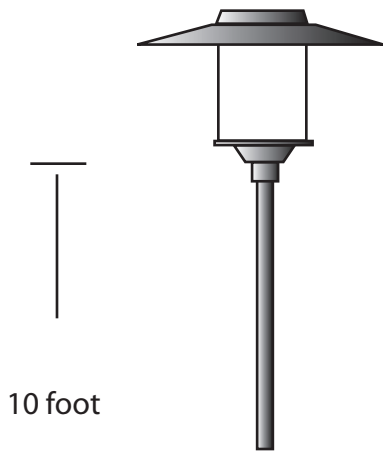

**EVERGREEN
LIGHTING**

**POST MOUNT
PST-24HD-48L-9-WF-10AB3-AL-RD**

SPECIFICATION FEATURES		Date 01-25-19
Dimensions	See drawing	
Lamps	40 watts of Alta LED- 3500 K	
Material	Aluminum	
Finish	STD Powdercoat TBD	
Lens	White Frosted Acrylic	
Label	WET Location	
Voltage	120 / 277	
Description	Post Mount Exterior	

PROJECT:

SPECIFIER:

4,800 delivered lumens

Post fitter for a 3" round pole

Fixture and pole combination

This is a round fixture, Drawings are not to scale.

EVERGREEN LIGHTING WWW.EVERGREENLIGHTING.COM
1379 Ridgeway St. Pomona, CA 91768 PHONE: (909) 865-5599 FAX: (909) 865-5539