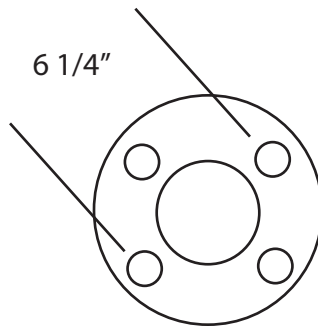

**EVERGREEN
LIGHTING**

Custom Bollard with slots for 90 degree light
RDBOL-16LED-9 -A-AL-LVR-24"

SPECIFICATION FEATURES		Date 02-19-14
Dimensions	24 "T x 5" diameter	
Lamps	16 watts of Alta LED - 2700K	
Material	Aluminum	
Finish	39/60020 Tiger Powder coat	
Lens	White Acrylic	
Label	WET Location	
Voltage	120 / 277	
Description	Round Bollard Exterior	

PROJECT:

SPECIFIER:

5" diameter.

Lens width 3 1/2"

Base Plate: 7 3/4"
Center hole: 3" dia.
Bolt holes: (4) 5/8"
Center to center- 6 1/4"

14"

24" Tall

Base plate, and anchor bolts included.