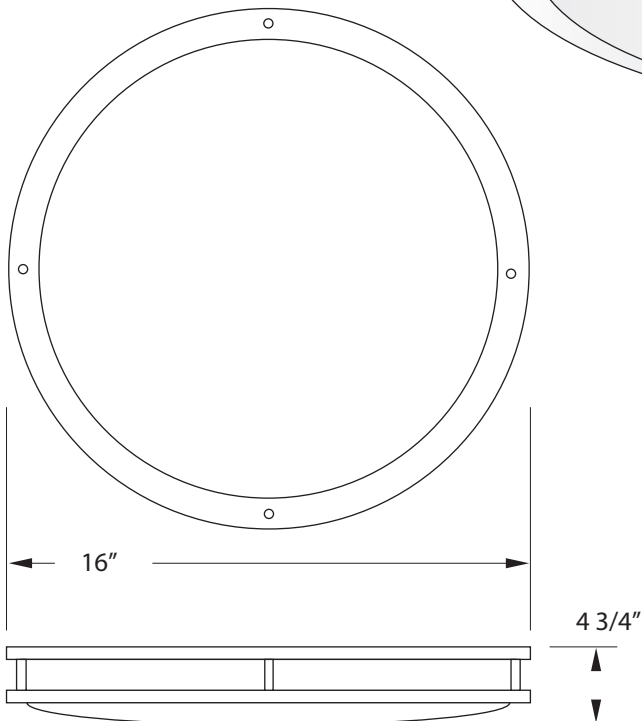

**EVERGREEN
LIGHTING**

CEILING ROUND FLUSH MOUNT

RND-24L-9-WF-2SPL-16"-DIM

SPECIFICATION FEATURES	Date 11-05-18
------------------------	------------------

PROJECT:

SPECIFIER:

Dimensions	16 Diameter x 4 3/4" E
Lamps	24 watts of LED- 3000K
Material	Aluminum
Finish	9 = Standard Finish TBD
Lens	White Frosted Acrylic
Label	Damp Location
Voltage	120 / 277
Description	Ceiling Round

REV.0

24 watts of LED at 3000K, is 2,160 Lumens. 94 CRI
Fixture has 0 to 10 volt dimming.

Concept drawings are not to scale.

MADE IN USA

EVERGREEN LIGHTING WWW.EVERGREENLIGHTING.COM
1379 Ridgeway St. Pomona, CA 91768 PHONE: (909) 865-5599 FAX: (909) 865-5539