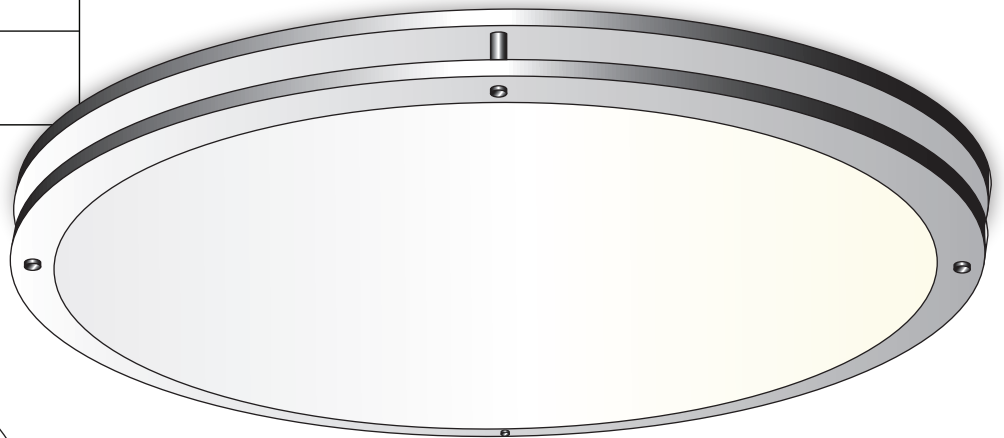

**EVERGREEN
LIGHTING**

CEILING ROUND FLUSH MOUNT

RND-24L-9-WF-2SPL-16"-DIM

SPECIFICATION FEATURES	Date 11-05-18
------------------------	------------------

PROJECT:

SPECIFIER:

Dimensions	16 Diameter x 4 3/4" E
Lamps	24 watts of LED- 3000K
Material	Aluminum
Finish	9 = Standard Finish TBD
Lens	White Frosted Acrylic
Label	Damp Location
Voltage	120 / 277
Description	Ceiling Round

REV.0

24 watts of LED at 3000K, is 2,160 Lumens. 94 CRI
Fixture has 0 to 10 volt dimming.

Concept drawings are not to scale.

MADE IN USA

EVERGREEN LIGHTING WWW.EVERGREENLIGHTING.COM
1379 Ridgeway St. Pomona, CA 91768 PHONE: (909) 865-5599 FAX: (909) 865-5539