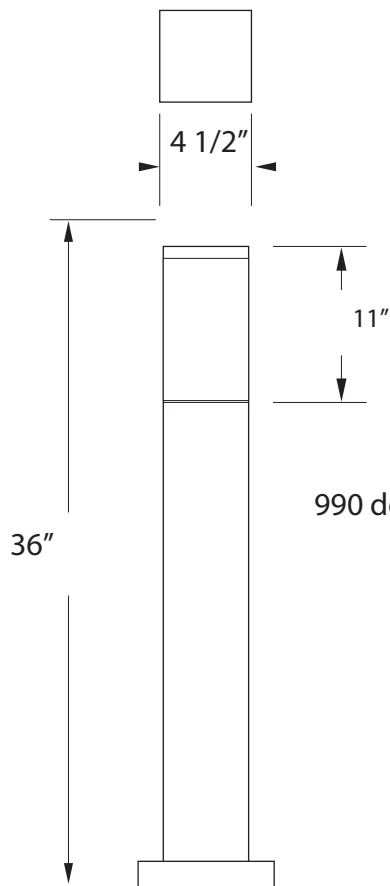

**EVERGREEN
LIGHTING**

SQUARE BOLLARD SLXQ-BOL-9W-9-WF-36X4.5

REV: 0

SPECIFICATION FEATURES

Date
03-22-18

PROJECT:

SPECIFIER:

Dimensions	36" H X 4 1/2" Sq. 11" Fixture Head Height
Lamps	9 watts of LED - 4100 K
Material	Aluminum
Finish	Standard Powdercoat TBD
Lens	White Frosted Acrylic
Label	Wet Location
Voltage	120/277
Description	Square Bollard

990 delivered lumens

6" x 6" - mounting anchor base plate and cover

Drawings are not to scale

EVERGREEN LIGHTING WWW.EVERGREENLIGHTING.COM
1379 Ridgeway St. Pomona, CA 91768 PHONE: (909) 865-5599 FAX: (909) 865-5539