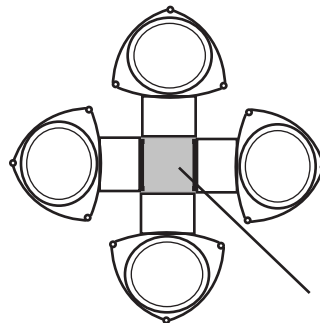

**EVERGREEN
LIGHTING**

ARM MOUNT

TRICYL-BB-UD-24W-BLK-CFA-15"-41K

SPECIFICATION FEATURES		Date 05-23-19
Dimensions	15"H x 8"W x 16" Ext	
Lamps	24 watts of LED- 4100K	
Material	Aluminum	
Finish	Matte Black Powdercoat	
Lens	Clear Frosted Acrylic	
Label	WET Location	
Voltage	120 / 277	
Description	ARM Mount Exterior	

PROJECT:

SPECIFIER:

FRONT VIEW

12 watts up
12 watts down
1,320 lumens up
1,320 lumens down

Top Lens

Bottom Lens

Bottom lens is regressed upward 3/4",
no exterior screws showing.

Back plate:
3 7/8" Wide x 12" high

Wireway - Lock up hole
center of the back plate

Existing 4" x 4" Post

Concept Drawings are not to scale.

EVERGREEN LIGHTING WWW.EVERGREENLIGHTING.COM
1379 Ridgeway St. Pomona, CA 91768 PHONE: (909) 865-5599 FAX: (909) 865-5539