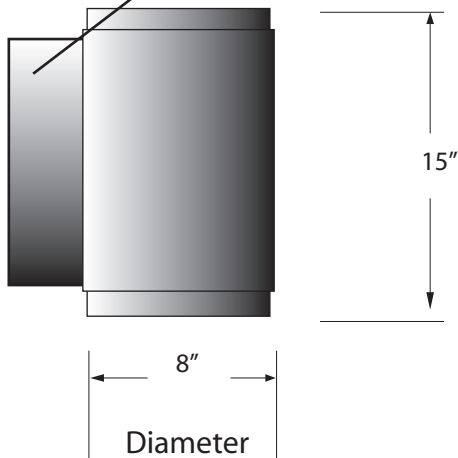

**EVERGREEN
LIGHTING**

ARM MOUNT

TRICYL-BB-UD-24W-BLK-CFA-15"-41K

SPECIFICATION FEATURES		Date 05-23-19
Dimensions	15"H x 8"W x 16" Ext	
Lamps	24 watts of LED- 4100K	
Material	Aluminum	
Finish	Matte Black Powdercoat	
Lens	Clear Frosted Acrylic	
Label	WET Location	
Voltage	120 / 277	
Description	ARM Mount Exterior	

PROJECT:

SPECIFIER:

FRONT VIEW

12 watts up
12 watts down
1,320 lumens up
1,320 lumens down

Top Lens

Bottom Lens

Bottom lens is regressed upward 3/4",
no exterior screws showing.

Back plate:
3 7/8" Wide x 12" high

Wireway - Lock up hole
center of the back plate

Existing 4" x 4" Post

Concept Drawings are not to scale.

EVERGREEN LIGHTING WWW.EVERGREENLIGHTING.COM
1379 Ridgeway St. Pomona, CA 91768 PHONE: (909) 865-5599 FAX: (909) 865-5539