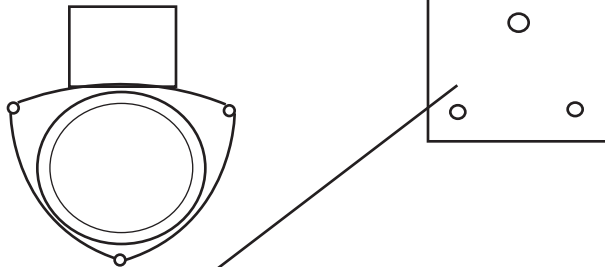

**EVERGREEN
LIGHTING**

ARM MOUNT

TRICYL-BB-UD-24W-BLK-CFA-15"-41K

SPECIFICATION FEATURES		Date 05-23-19
Dimensions	15"H x 8"W x 16" Ext	
Lamps	24 watts of LED- 4100K	
Material	Aluminum	
Finish	Matte Black Powdercoat	
Lens	Clear Frosted Acrylic	
Label	WET Location	
Voltage	120 / 277	
Description	ARM Mount Exterior	

PROJECT:

SPECIFIER:

FRONT VIEW

12 watts up
12 watts down
1,320 lumens up
1,320 lumens down

Top Lens

Bottom Lens

Bottom lens is regressed upward 3/4",
no exterior screws showing.

Back plate:
3 7/8" Wide x 12" high

Wireway - Lock up hole
center of the back plate

Existing 4" x 4" Post

Concept Drawings are not to scale.

EVERGREEN LIGHTING WWW.EVERGREENLIGHTING.COM
1379 Ridgeway St. Pomona, CA 91768 PHONE: (909) 865-5599 FAX: (909) 865-5539