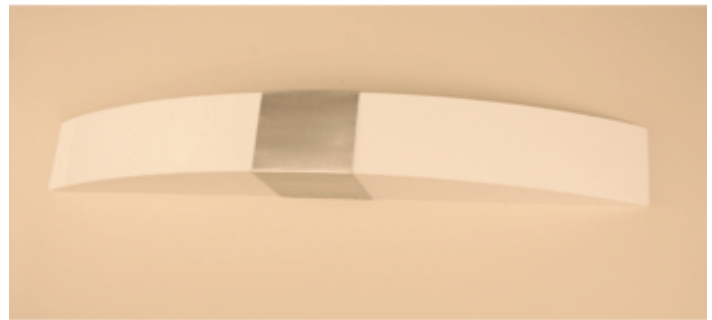

**EVERGREEN
LIGHTING**

Wall Mount fixture

VNY-20LED-MN-WF-DIM-33"-35K

REV: 0

SPECIFICATION FEATURES

Date
02-15-19

PROJECT:

SPECIFIER:

Dimensions	33" x 4 3/4 "H x 5 1/2" D
Lamps	20 watts of LED- 3500 K
Material	Paintlok
Finish	Metallic Nickel Powdercoat
Lens	White Frosted Acrylic
Label	Damp Location
Voltage	120 / 277
Description	Wall fixture

2,000 lumens - 94 CRI
with 0 to 10 volt dimming

Mounting location in the center of the back plate.

MADE IN USA

EVERGREEN LIGHTING WWW.EVERGREENLIGHTING.COM
1379 Ridgeway St. Pomona, CA 91768 PHONE: (909) 865-5599 FAX: (909) 865-5539

MADE IN USA ● Information appearing hereon is proprietary and confidential and may not be used without the permission of Evergreen Lighting.