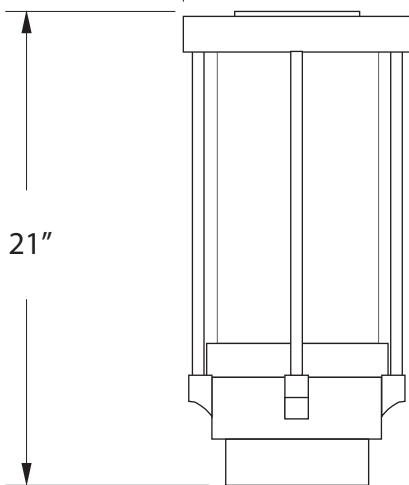

**EVERGREEN
LIGHTING**

**CUSTOM WALL FIXTURE
WL-AL-32LED-9-WF-WET-21"**

SPECIFICATION FEATURES		Date 12-12-18
Dimensions	21" H x 10" W x 11" D	
Lamps	32 watts of LED - 3000K	
Material	Aluminum	
Finish	Standard Powdercoat TBD	
Lens	White Frosted Acrylic	
Label	Wet Location	
Volts	120/277	
Weight	20 lbs	
Description	Custom Wall Fixture	

PROJECT:

SPECIFIER:

TOP VIEW

SIDE ELEVATION

2,700 lumens

Solid top and bottom

EVERGREEN LIGHTING WWW.EVERGREENLIGHTING.COM
1379 Ridgway St. Pomona, CA 91768 PHONE: (909) 865-5599 FAX: (909) 865-5539

MADE IN USA ● Information appearing hereon is proprietary and confidential and may not be used without the permission of Evergreen Lighting.