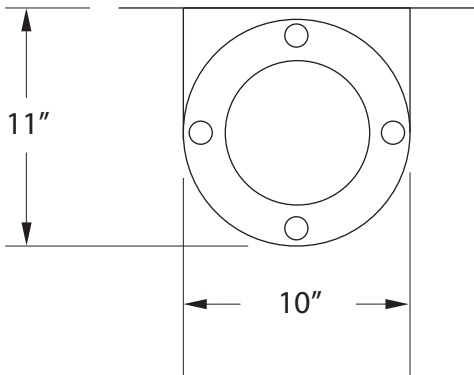

**EVERGREEN
LIGHTING**

**CUSTOM WALL FIXTURE
WL-AL-32LED-9-WF-WET-21"**

SPECIFICATION FEATURES		Date 12-12-18
Dimensions	21" H x 10" W x 11" D	
Lamps	32 watts of LED - 3000K	
Material	Aluminum	
Finish	Standard Powdercoat TBD	
Lens	White Frosted Acrylic	
Label	Wet Location	
Volts	120/277	
Weight	20 lbs	
Description	Custom Wall Fixture	

PROJECT:

SPECIFIER:

TOP VIEW

SIDE ELEVATION

2,700 lumens

Solid top and bottom

EVERGREEN LIGHTING WWW.EVERGREENLIGHTING.COM
1379 Ridgway St. Pomona, CA 91768 PHONE: (909) 865-5599 FAX: (909) 865-5539

MADE IN USA ● Information appearing hereon is proprietary and confidential and may not be used without the permission of Evergreen Lighting.