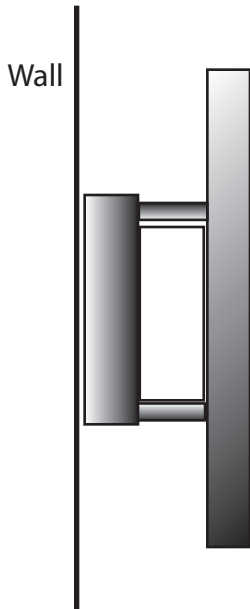

**EVERGREEN
LIGHTING**

WALL FLUSH MOUNT WLSDF-4WSQ-24W-9-WF-14"

SPECIFICATION FEATURES		Date 05-29-19
Dimensions	14" x 14" x 6 1/2 D	
Lamps	24 watts of LED- 3500 K	
Material	Aluminum 0.0635" Gauge	
Finish	Standard Powdercoat TBD	
Lens	White Frosted Acrylic .125"	
Label	WET Location	
Voltage	120 / 277	
Description	Exterior Wall Fixture	

PROJECT:

SPECIFIER:

Lighting - Direct and Indirect

2,400 Lumens

Front View

Side View

top and bottom view is the same

Drawings are not to scale.