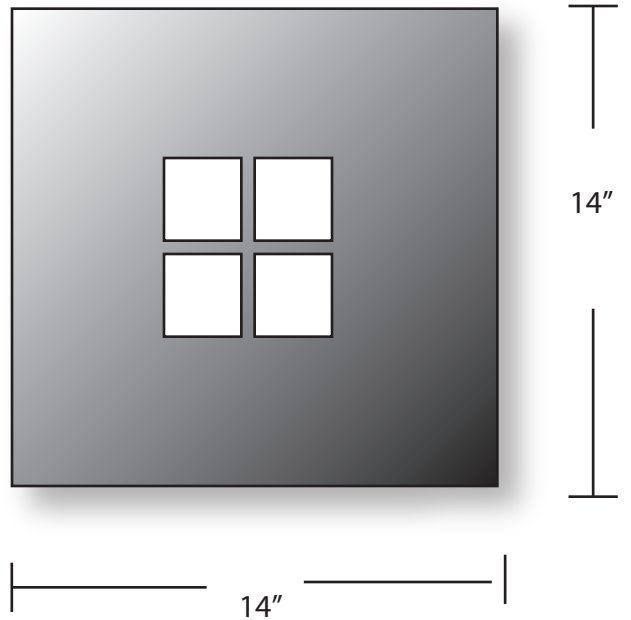

**EVERGREEN
LIGHTING**

WALL FLUSH MOUNT WLSDF-4WSQ-24W-9-WF-14"

SPECIFICATION FEATURES		Date 05-29-19
Dimensions	14" x 14" x 6 1/2 D	
Lamps	24 watts of LED- 3500 K	
Material	Aluminum 0.0635" Gauge	
Finish	Standard Powdercoat TBD	
Lens	White Frosted Acrylic .125"	
Label	WET Location	
Voltage	120 / 277	
Description	Exterior Wall Fixture	

PROJECT:

SPECIFIER:

Lighting - Direct and Indirect

2,400 Lumens

Front View

Side View

top and bottom view is the same

Drawings are not to scale.