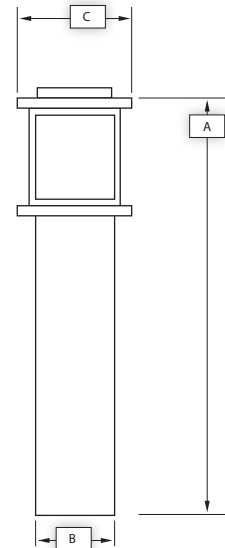

BOLLARD

BOLLARD 80 SERIES

Standard Features

Material
Paintlok sheet; Standard Powdercoat Finish, White Acrylic Lens; .125 thickness, ETL Wet Location.

Installation
Mounting/wireway hole in center of Mounting Plate.

Optics*
Contact Evergreen Lighting for complete photometrics.

LED Features

LED
Alta LED #AL-R-1W-30LED array to be mounted onto an Aluminum MPCB Board configured to the proper wattage. The LED arrays will be centered within the Lens area and mounted on a white aluminum reflective plate.

Sample Spec Number: B80602A-AB-07-120

Part #	Wattage	Lumens	(A)	Width(B)	Fix. Width(C)
B80602A	100A	--	32"	6"	6-3/4"
B80603F	13Q	800	32"	6"	6-3/4"
B80604F	(2) 13Q	1600	32"	6"	6-3/4"
B80605F	QUAD26	1800	32"	6"	6-3/4"
B80611F	F32TBX	2200	32"	6"	6-3/4"
B80622F	F42TBX	3200	32"	6"	6-3/4"
B80650H	50HPS	4000	42"	8"	9"
B80670H	70HPS	6400	42"	8"	9"
B806100H	100HPS	9500	42"	8"	9"
B80650M	50MH		42"	8"	9"
B80670M	70MH	5500	42"	8"	9"
B806100M	100MH	9000	42"	8"	9"
B80612L-32"	12LED	1200	32"	6"	6 3/4"
B80618L-32"	18LED	1800	32"	6"	6 3/4"
B80624L-32"	24LED	2400	32"	6"	6 3/4"
B80618L-42"	18LED	1800	42"	8"	9"
B80628L-42"	28LED	2800	42"	8"	9"
B80636L-42"	36LED	3600	42"	8"	9"