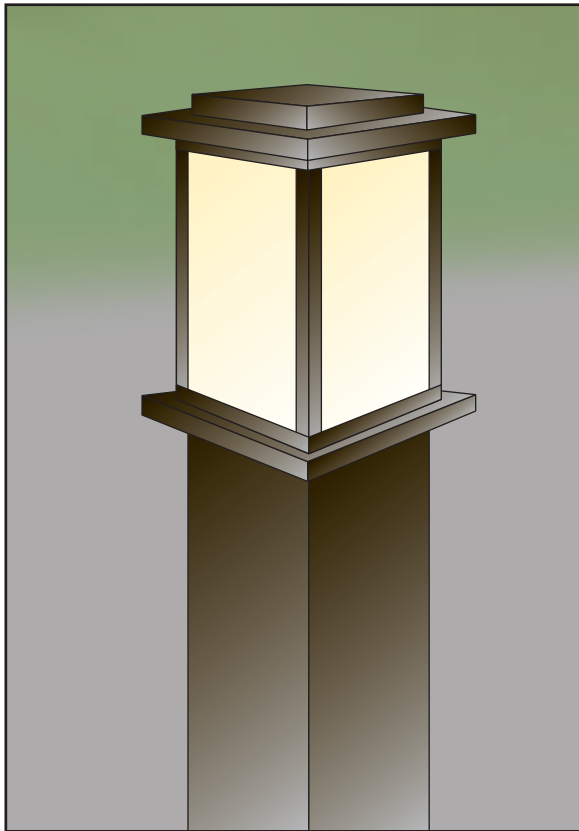

BOLLARD

BOLLARD 80 SERIES

Standard Features

Material
Paintlok sheet; Standard Powdercoat Finish, White Acrylic Lens; .125 thickness, ETL Wet Location.

Installation
Mounting/wireway hole in center of Mounting Plate.

Optics*
Contact Evergreen Lighting for complete photometrics.

LED Features

LED
Alta LED #AL-R-1W-30LED array to be mounted onto an Aluminum MPCB Board configured to the proper wattage. The LED arrays will be centered within the Lens area and mounted on a white aluminum reflective plate.

Sample Spec Number: B80602A-AB-07-120

Part #	Wattage	Lumens	(A)	Width(B)	Fix. Width(C)
B80602A	100A	--	32"	6"	6-3/4"
B80603F	13Q	800	32"	6"	6-3/4"
B80604F	(2) 13Q	1600	32"	6"	6-3/4"
B80605F	QUAD26	1800	32"	6"	6-3/4"
B80611F	F32TBX	2200	32"	6"	6-3/4"
B80622F	F42TBX	3200	32"	6"	6-3/4"
B80650H	50HPS	4000	42"	8"	9"
B80670H	70HPS	6400	42"	8"	9"
B806100H	100HPS	9500	42"	8"	9"
B80650M	50MH		42"	8"	9"
B80670M	70MH	5500	42"	8"	9"
B806100M	100MH	9000	42"	8"	9"
B80612L-32"	12LED	1200	32"	6"	6 3/4"
B80618L-32"	18LED	1800	32"	6"	6 3/4"
B80624L-32"	24LED	2400	32"	6"	6 3/4"
B80618L-42"	18LED	1800	42"	8"	9"
B80628L-42"	28LED	2800	42"	8"	9"
B80636L-42"	36LED	3600	42"	8"	9"