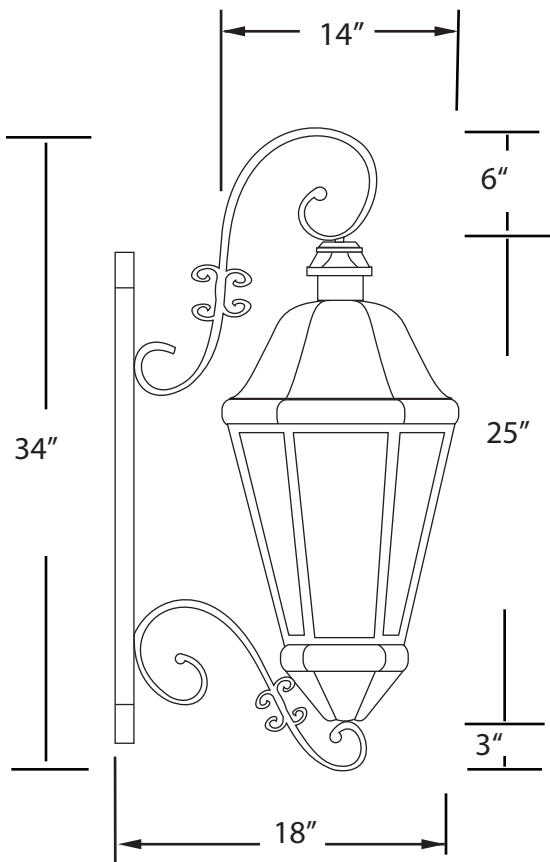

**EVERGREEN
LIGHTING**

SPECIAL FLORENCE

FLO2211-SCRL34-20LED-MBK-WA-41K

SPECIFICATION FEATURES		Date 10-14-21
Dimensions	34" H X 14" W X 18" E	
Lamps	20 watts of LED - 4100 K	
Material	Aluminum	
Finish	Matte Black	
Lens	White Alabaster acrylic	
Label	Wet Location	
Voltage	120 / 277	
Description	Florence Arm w/ Scrolls	

PROJECT:

SPECIFIER:

1,620 fixture lumens

EVERGREEN LIGHTING WWW.EVERGREENLIGHTING.COM
1379 Ridgeway St. Pomona, CA 91768 PHONE: (909) 865-5599 FAX: (909) 865-5539

MADE IN USA ● Information appearing hereon is proprietary and confidential and may not be used without the permission of Evergreen Lighting.