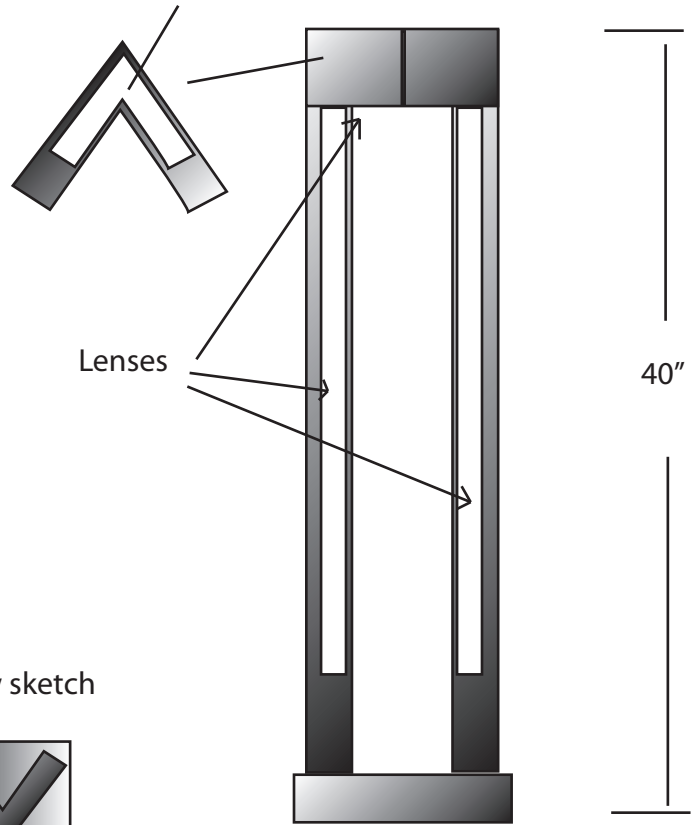

**EVERGREEN
LIGHTING**

**Special Bollard
VBOL-40"-30W-TBR-WF-41K**

SPECIFICATION FEATURES		Date 10-13-20
Dimensions	40" high	
Lamps	30 watts LED- 4100 kelvin	
Material	Aluminum	
Finish	TBR= Textured Bronze	
Lens	White Frosted Acrylic	
Label	WET Location	
Voltage	120 / 277	
Description	Exterior bollard	

PROJECT:

SPECIFIER:

Power supply in the head area
Front lenses and down light lenses

Top view sketch

8" x 8" Base plate

Anchor base kit and bolts included

EVERGREEN LIGHTING WWW.EVERGREENLIGHTING.COM
1379 Ridgeway St. Pomona, CA 91768 PHONE: (909) 865-5599 FAX: (909) 865-5539