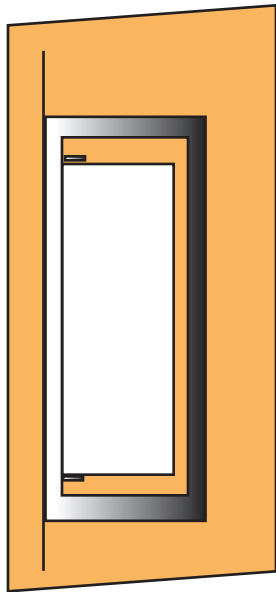

**EVERGREEN  
LIGHTING**

**WALL FLUSH MOUNT**  
**SQBRFRM-W-15W-AB-WF-8"SQ-DIM-WET-30K**

SPECIFICATION FEATURES		Date 08-10-20
Dimensions	8" H x 8" W x 4" D	
Lamps	15 watts of LED- 3000 K	
Material	Aluminum	
Finish	Architectural Bronze	
Lens	White Frosted acrylic	
Label	WET Location	
Voltage	120 / 277	
Description	Exterior Wall Fixture	

PROJECT:

SPECIFIER:

type S15

Top View

1,350 lumens with 0 to 10 volt dimming  
3/8" Square bar frame with open space between lens and frame.

EVERGREEN LIGHTING WWW.EVERGREENLIGHTING.COM  
1379 Ridgeway St. Pomona, CA 91768 PHONE: (909) 865-5599 FAX: (909) 865-5539