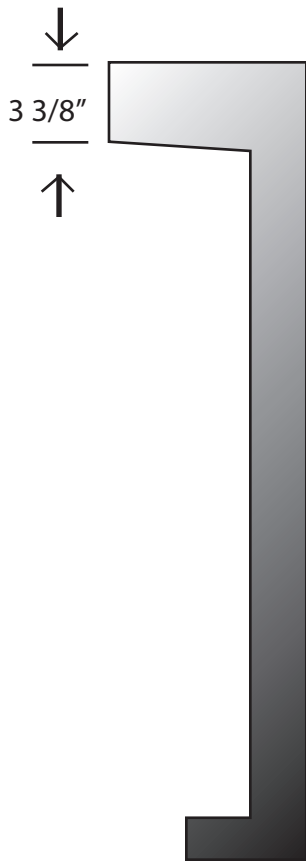

**EVERGREEN
LIGHTING**

Acadia Bollard Modified Size

AC-B-36"-24W-TBR-CFA-590NM

SPECIFICATION FEATURES		Date 09-29-20
Dimensions	6 1/4" x 10" x 36"	
Lamps	24 watts of LED- 590 NM	
Material	Aluminum	
Finish	Textured Bronze	
Lens	Clear Frosted acrylic	
Label	WET Location	
Voltage	120 / 277	
Description	Anchor base bollard	

PROJECT:

SPECIFIER:

Top View : 6 1/4" x 10"

Base: 6 1/4" SQ x 2 1/2" H

Anchor base kit and bolts included

File rendering may not be to scale.

EVERGREEN LIGHTING WWW.EVERGREENLIGHTING.COM
1379 Ridgeway St. Pomona, CA 91768 PHONE: (909) 865-5599 FAX: (909) 865-5539