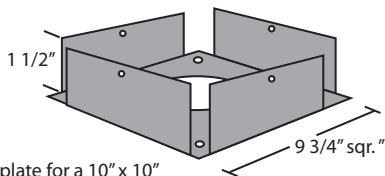

**EVERGREEN  
LIGHTING**

**BOLLARD**

**30609-11-CSTSTP-48"-DD**

SPECIFICATION FEATURES		Date 07-10-19
Dimensions	18" Sqr. X 48" OAH	
Lamps	(1) F42TBX lamp,	
Material	Aluminum	
Finish	Architectural Bronze	
Lens	Regular Honey Glass	
Label	Wet Location	
Voltage	120 / 277	
Description	Bollard 30 Series	
Type		

PROJECT:

SPECIFIER:

Side View

Top View

(4) 1/2" diameter mounting holes.  
Center hole is 3 3/8" Diameter.

Bollard mounting plate for a 10" x 10"  
Evergreen Bollard.

Drawings are not to scale.

EVERGREEN LIGHTING WWW.EVERGREENLIGHTING.COM  
1379 Ridgeway St. Pomona, CA 91768 PHONE: (909) 865-5599 FAX: (909) 865-5539